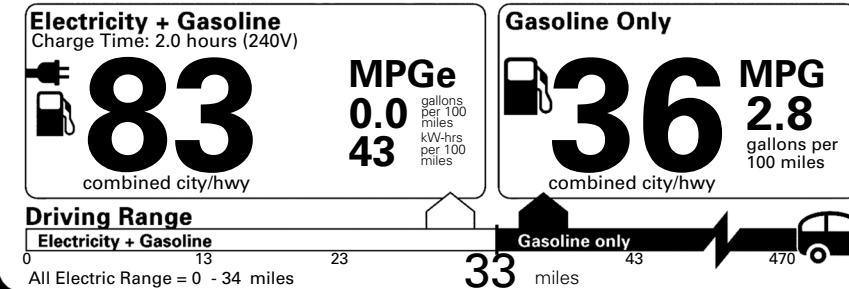

MSRP INCLUDING OPTIONS \$ 41,285.00
 INLAND FREIGHT AND HANDLING \$ 1,445.00
TOTAL MANUFACTURER'S SUGGESTED RETAIL PRICE ▶ \$ 42,730.00

TOTAL ADDITIONAL WEIGHT: 5.3

EPA DOT Fuel Economy and Environment

Fuel Economy SMALL SUVs range from 14 to 138 MPGe. The best vehicle rates 146 MPGe.