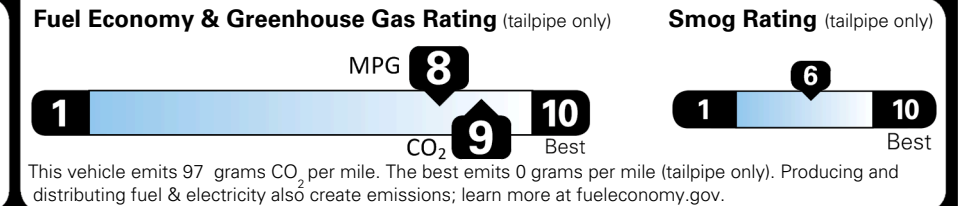

MSRP INCLUDING OPTIONS \$ 41,285.00
 INLAND FREIGHT AND HANDLING \$ 1,445.00
TOTAL MANUFACTURER'S SUGGESTED RETAIL PRICE ▶ \$ 42,730.00

TOTAL ADDITIONAL WEIGHT: 5.3

EPA DOT Fuel Economy and Environment

Fuel Economy SMALL SUVs range from 14 to 138 MPGe. The best vehicle rates 146 MPGe.

You save \$2,500
 in fuel costs
 over 5 years
 compared to the
 average new vehicle.

Annual fuel cost \$1,200

Actual results will vary for many reasons, including driving conditions and how you drive and maintain your vehicle. The average new vehicle gets 29 MPG and costs \$8,500 to fuel over 5 years. Cost estimates are based on 15,000 miles per year at \$3.30 per gallon and \$0.17 per kW-hr. This is a dual fueled automobile. MPGe is miles per gasoline gallon equivalent. Vehicle emissions are a significant cause of climate change and smog.