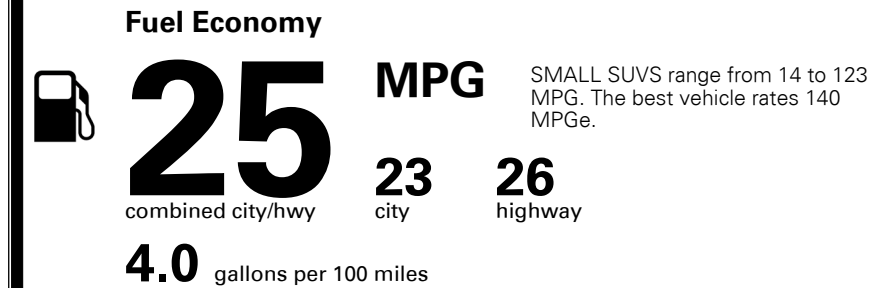

\$395.00
 \$175.00
 \$55.00
 \$115.00
 \$65.00

MSRP INCLUDING OPTIONS

\$ 29,695.00

INLAND FREIGHT AND HANDLING

\$ 1,325.00

TOTAL MANUFACTURER'S SUGGESTED RETAIL PRICE ▶

\$ 31,020.00

*Additional terms and conditions apply.
 **Kia Connect may be currently unavailable for Model Year 2022 and newer vehicles sold or purchased in Massachusetts; please see owners.kia.com for updates on availability.
 NOTE: When you purchase this vehicle, Kia America, Inc. collects personal information you provide to the dealership. For information on our collection and use of personal information and your rights, please see our Privacy Policy on www.kia.com.

TOTAL ADDITIONAL WEIGHT: 12.6

EPA DOT Fuel Economy and Environment

Gasoline Vehicle

You spend \$1,000 more in fuel costs over 5 years compared to the average new vehicle.

Annual fuel cost \$2,150

Actual results will vary for many reasons, including driving conditions and how you drive and maintain your vehicle. The average new vehicle gets 28 MPG and costs \$9,750 to fuel over 5 years. Cost estimates are based on 15,000 miles per year at \$ 3.60 per gallon. MPGe is miles per gasoline gallon equivalent. Vehicle emissions are a significant cause of climate change and smog.