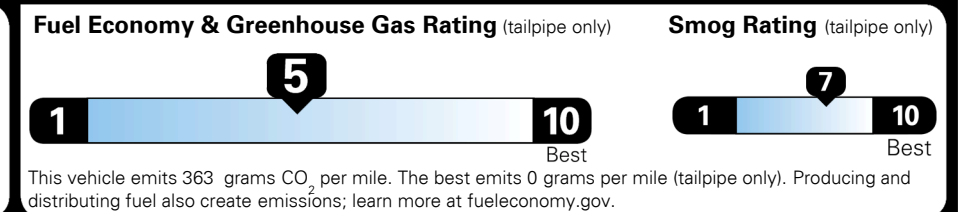

TOTAL ADDITIONAL WEIGHT: 12.6

EPA DOT Fuel Economy and Environment

Gasoline Vehicle

You spend \$1,000 more in fuel costs over 5 years compared to the average new vehicle.

Annual fuel cost \$2,150

Actual results will vary for many reasons, including driving conditions and how you drive and maintain your vehicle. The average new vehicle gets 28 MPG and costs \$9,750 to fuel over 5 years. Cost estimates are based on 15,000 miles per year at \$ 3.60 per gallon. MPGe is miles per gasoline gallon equivalent. Vehicle emissions are a significant cause of climate change and smog.