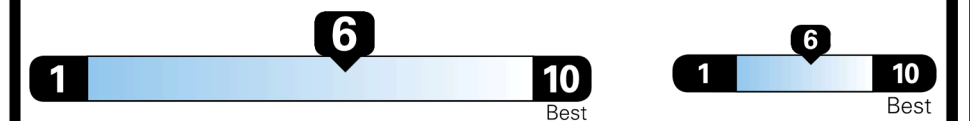

Fuel Economy & Greenhouse Gas Rating (tailpipe only) Smog Rating (tailpipe only)

This vehicle emits 275 grams CO₂ per mile. The best emits 0 grams per mile (tailpipe only). Producing and distributing fuel also create emissions; learn more at fueleconomy.gov.

Actual results will vary for many reasons, including driving conditions and how you drive and maintain your vehicle. The average new vehicle gets 29 MPG and costs $8,500 to fuel over 5 years. Cost estimates are based on 15,000 miles per year at $ 3.30 per gallon. MPGe is miles per gasoline gallon equivalent. Vehicle emissions are a significant cause of climate change and smog.

fueleconomy.gov

Calculate personalized estimates and compare vehicles