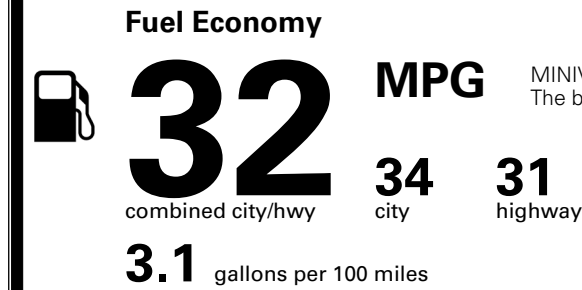

\$495.00
 \$2,500.00
 Included
 \$285.00
 \$80.00

MSRP INCLUDING OPTIONS

\$ 56,850.00

INLAND FREIGHT AND HANDLING

\$ 1,545.00

TOTAL MANUFACTURER'S SUGGESTED RETAIL PRICE ▶

\$ 58,395.00

TOTAL ADDITIONAL WEIGHT: 10.8

EPA DOT Fuel Economy and Environment

Gasoline Vehicle

MINIVANS range from 20 to 83 MPG. The best vehicle rates 146 MPGe.

You save \$750
 in fuel costs over 5 years compared to the average new vehicle.

Annual fuel cost
\$1,550