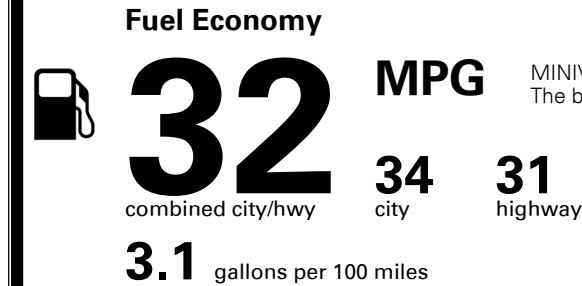

### EPA DOT Fuel Economy and Environment

Gasoline Vehicle

MINIVANS range from 20 to 83 MPG.  
 The best vehicle rates 146 MPGe.

**You save \$750**  
 in fuel costs  
 over 5 years  
 compared to the  
 average new vehicle.