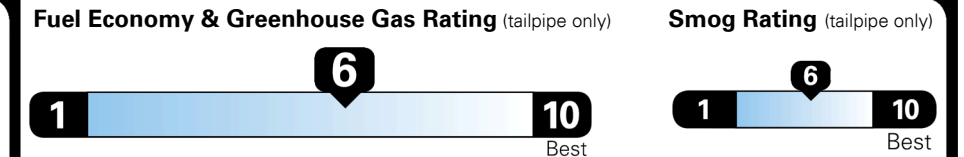

This vehicle emits 275 grams CO₂ per mile. The best emits 0 grams per mile (tailpipe only). Producing and distributing fuel also create emissions; learn more at fueleconomy.gov.

Actual results will vary for many reasons, including driving conditions and how you drive and maintain your vehicle. The average new vehicle gets 29 MPG and costs $8,500 to fuel over 5 years. Cost estimates are based on 15,000 miles per year at $ 3.30 per gallon. MPGe is miles per gasoline gallon equivalent. Vehicle emissions are a significant cause of climate change and smog.

fueleconomy.gov

Calculate personalized estimates and compare vehicles

GOVERNMENT 5-STAR SAFETY RATINGS

PARTS CONTENT INFORMATION

Overall Vehicle Score Not Rated

Based on the combined rating of frontal, side and rollover.
Should ONLY be compared to other vehicles of similar size and weight.

Frontal	Driver	★ ★ ★ ★ ★
Crash	Passenger	★ ★ ★ ★

Based on the risk of injury in a frontal impact.
Should ONLY be compared to other vehicles of similar size and weight.

Side	Front seat	Not Rated
Crash	Rear seat	Not Rated

Star ratings based on the risk of injury in a side impact.

Rollover ★ ★ ★ ★

Star ratings based on the risk of rollover in a single-vehicle crash.

Star ratings range from 1 to 5 stars (★★★★★) with 5 being the highest.

Source: National Highway Traffic Safety Administration (NHTSA).
www.safercar.gov or 1-888-327-4236

Manufacturer's suggested retail price includes Manufacturer's recommended pre-delivery service. License and title fees, state and local taxes and other dealer installed options and accessories are not included in the manufacturer's suggested retail price.

FOR VEHICLES IN THIS CAR LINE U.S./CANADIAN PARTS CONTENT: 2 %

MAJOR SOURCES OF FOREIGN PARTS: KOREA: 90%

NOTE: PARTS CONTENT DOES NOT INCLUDE FINAL ASSEMBLY, DISTRIBUTION, OR OTHER NON-PARTS COSTS.

FOR THIS VEHICLE FINAL ASSEMBLY POINT: GWANGMYEONG, KOREA

COUNTRY OF ORIGIN ENGINE (MOTOR): KOREA
TRANSMISSION: KOREA