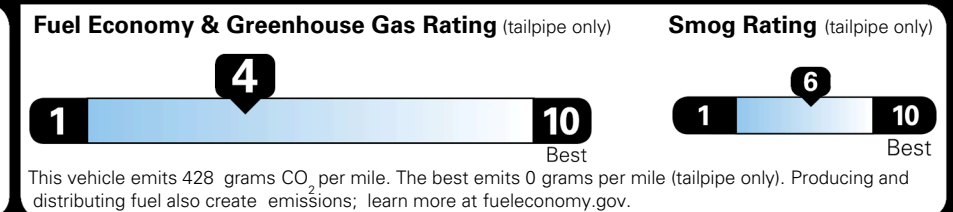

TOTAL ADDITIONAL WEIGHT: 12.1

EPA DOT Fuel Economy and Environment

Gasoline Vehicle

You spend
\$3,250
 more in fuel costs
 over 5 years
 compared to the
 average new vehicle.

Annual fuel cost
\$2,350

Actual results will vary for many reasons, including driving conditions and how you drive and maintain your vehicle. The average new vehicle gets 29 MPG and costs \$8,500 to fuel over 5 years. Cost estimates are based on 15,000 miles per year at \$ 3.30 per gallon. MPGe is miles per gasoline gallon equivalent. Vehicle emissions are a significant cause of climate change and smog.