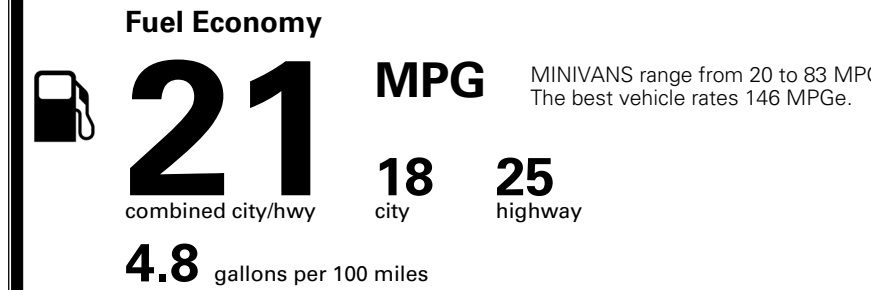

\$495.00
 \$285.00
 \$80.00

MSRP INCLUDING OPTIONS

\$ 52,350.00

INLAND FREIGHT AND HANDLING

\$ 1,545.00

TOTAL MANUFACTURER'S SUGGESTED RETAIL PRICE ▶

\$ 53,895.00

*Additional terms and conditions apply.
 **Kia Connect may be currently unavailable for some Model Year 2022 and newer vehicles sold or purchased in Massachusetts; please see owners.kia.com for more information.
 NOTE: When you purchase this vehicle, Kia America, Inc. collects personal information you provide to the dealership. For information on our collection and use of personal information and your rights, please see our Privacy Policy on www.kia.com.

TOTAL ADDITIONAL WEIGHT: 12.1

EPA DOT Fuel Economy and Environment

Gasoline Vehicle

You spend
\$3,250
 more in fuel costs
 over 5 years
 compared to the
 average new vehicle.

Annual fuel cost
\$2,350

Actual results will vary for many reasons, including driving conditions and how you drive and maintain your vehicle. The average new vehicle gets 29 MPG and costs \$8,500 to fuel over 5 years. Cost estimates are based on 15,000 miles per year at \$ 3.30 per gallon. MPGe is miles per gasoline gallon equivalent. Vehicle emissions are a significant cause of climate change and smog.