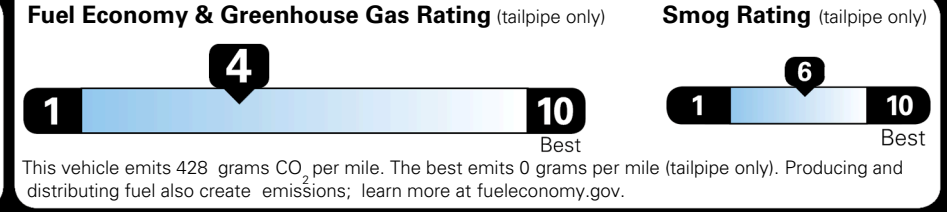

Actual results will vary for many reasons, including driving conditions and how you drive and maintain your vehicle. The average new vehicle gets 29 MPG and costs $8,500 to fuel over 5 years. Cost estimates are based on 15,000 miles per year at $ 3.30 per gallon. MPGe is miles per gasoline gallon equivalent. Vehicle emissions are a significant cause of climate change and smog.

fueleconomy.gov
Calculate personalized estimates and compare vehicles

Smartphone QR Code

GOVERNMENT 5-STAR SAFETY RATINGS

Overall Vehicle Score	Not Rated
Based on the combined rating of frontal, side and rollover. Should ONLY be compared to other vehicles of similar size and weight.	
Frontal	Driver ★ ★ ★ ★ ★
Crash	Passenger ★ ★ ★ ★
Based on the risk of injury in a frontal impact. Should ONLY be compared to other vehicles of similar size and weight.	
Side	Front seat Not Rated
Crash	Rear seat Not Rated
Star ratings based on the risk of injury in a side impact.	
Rollover	★ ★ ★ ★
Star ratings based on the risk of rollover in a single-vehicle crash.	

Star ratings range from 1 to 5 stars (★★★★★) with 5 being the highest. Source: National Highway Traffic Safety Administration (NHTSA). www.safercar.gov or 1-888-327-4236

Manufacturer's suggested retail price includes Manufacturer's recommended pre-delivery service. License and title fees, state and local taxes and other dealer installed options and accessories are not included in the manufacturer's suggested retail price.

PARTS CONTENT INFORMATION

FOR VEHICLES IN THIS CAR LINE U.S./CANADIAN PARTS CONTENT: 2 %

MAJOR SOURCES OF FOREIGN PARTS: KOREA: 95%

NOTE: PARTS CONTENT DOES NOT INCLUDE FINAL ASSEMBLY, DISTRIBUTION, OR OTHER NON-PARTS COSTS.

FOR THIS VEHICLE FINAL ASSEMBLY POINT: GWANGMYEONG, KOREA

COUNTRY OF ORIGIN ENGINE (MOTOR): KOREA
TRANSMISSION: KOREA

*Additional terms and conditions apply.
**Kia Connect may be currently unavailable for some Model Year 2022 and newer vehicles sold or purchased in Massachusetts; please see owners.kia.com for more information.
NOTE: When you purchase this vehicle, Kia America, Inc. collects personal information you provide to the dealership. For information on our collection and use of personal information and your rights, please see our Privacy Policy on www.kia.com.