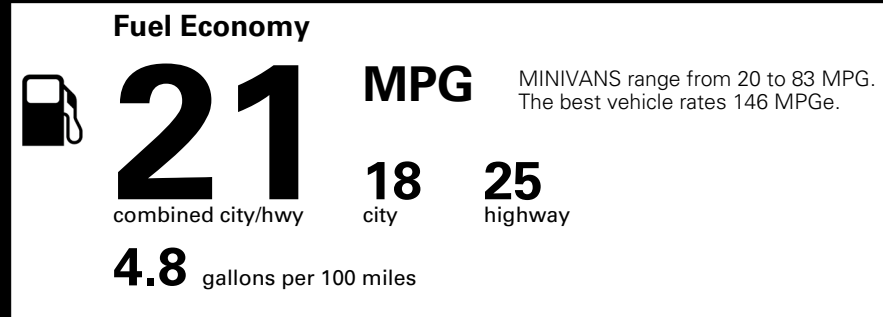

INLAND FREIGHT AND HANDLING \$ 1,495.00

TOTAL MANUFACTURER'S SUGGESTED RETAIL PRICE ▶ \$ 49,475.00

TOTAL ADDITIONAL WEIGHT: 10.8

EPA DOT Fuel Economy and Environment

Gasoline Vehicle

You spend \$3,250 more in fuel costs over 5 years compared to the average new vehicle.