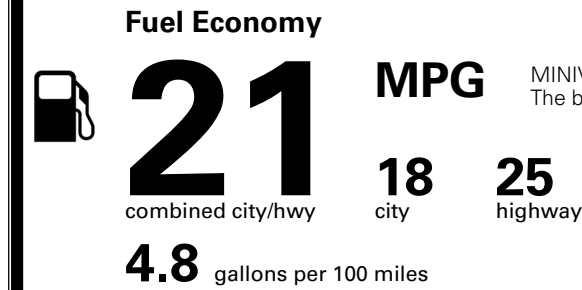

TOTAL ADDITIONAL WEIGHT: 12.1

\$ 51,490.00

Included
 Included
 Included
 Included
 Included
 Included
 Included
 Included
 Included
 Included

\$495.00
 \$285.00
 \$80.00

\$ 52,350.00

\$ 1,545.00

\$ 53,895.00

EPA DOT Fuel Economy and Environment

Gasoline Vehicle

You spend **\$3,250** more in fuel costs over 5 years compared to the average new vehicle.

Annual fuel cost **\$2,350**

Actual results will vary for many reasons, including driving conditions and how you drive and maintain your vehicle. The average new vehicle gets 29 MPG and costs \$8,500 to fuel over 5 years. Cost estimates are based on 15,000 miles per year at \$ 3.30 per gallon. MPGe is miles per gasoline gallon equivalent. Vehicle emissions are a significant cause of climate change and smog.