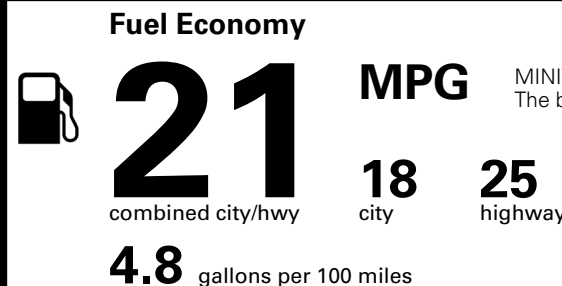

MSRP INCLUDING OPTIONS \$ 47,350.00

INLAND FREIGHT AND HANDLING \$ 1,545.00

TOTAL MANUFACTURER'S SUGGESTED RETAIL PRICE ▶ \$ 48,895.00

TOTAL ADDITIONAL WEIGHT: 12.1

*Additional terms and conditions apply.
 **Kia Connect may be currently unavailable for some Model Year 2022 and newer vehicles sold or purchased in Massachusetts; please see owners.kia.com for more information.
 NOTE: When you purchase this vehicle, Kia America, Inc. collects personal information you provide to the dealership. For information on our collection and use of personal information and your rights, please see our Privacy Policy on www.kia.com.

EPA DOT Fuel Economy and Environment

Gasoline Vehicle

You spend \$3,250 more in fuel costs over 5 years compared to the average new vehicle.

Annual fuel cost \$2,350

Actual results will vary for many reasons, including driving conditions and how you drive and maintain your vehicle. The average new vehicle gets 29 MPG and costs \$8,500 to fuel over 5 years. Cost estimates are based on 15,000 miles per year at \$ 3.30 per gallon. MPGe is miles per gasoline gallon equivalent. Vehicle emissions are a significant cause of climate change and smog.