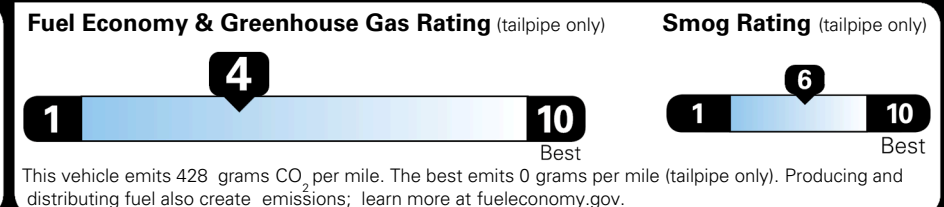

MSRP INCLUDING OPTIONS \$ 47,350.00

INLAND FREIGHT AND HANDLING \$ 1,545.00

TOTAL MANUFACTURER'S SUGGESTED RETAIL PRICE ▶ \$ 48,895.00

TOTAL ADDITIONAL WEIGHT: 12.1

*Additional terms and conditions apply.
 **Kia Connect may be currently unavailable for some Model Year 2022 and newer vehicles sold or purchased in Massachusetts; please see owners.kia.com for more information.
 NOTE: When you purchase this vehicle, Kia America, Inc. collects personal information you provide to the dealership. For information on our collection and use of personal information and your rights, please see our Privacy Policy on www.kia.com.

EPA DOT Fuel Economy and Environment

Gasoline Vehicle

You spend \$3,250 more in fuel costs over 5 years compared to the average new vehicle.

Annual fuel cost \$2,350

Actual results will vary for many reasons, including driving conditions and how you drive and maintain your vehicle. The average new vehicle gets 29 MPG and costs \$8,500 to fuel over 5 years. Cost estimates are based on 15,000 miles per year at \$ 3.30 per gallon. MPGe is miles per gasoline gallon equivalent. Vehicle emissions are a significant cause of climate change and smog.