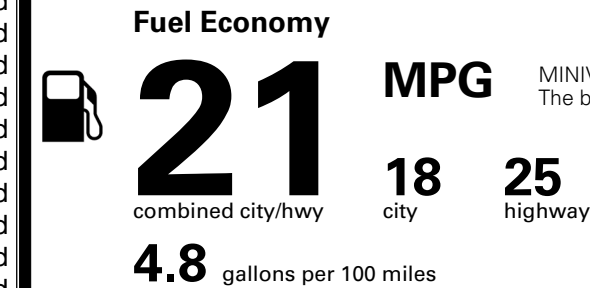

TOTAL ADDITIONAL WEIGHT: 12.1

EPA DOT Fuel Economy and Environment

Gasoline Vehicle

You spend \$3,250 more in fuel costs over 5 years compared to the average new vehicle.

Annual fuel cost \$2,350

Fuel Economy & Greenhouse Gas Rating (tailpipe only) Smog Rating (tailpipe only)