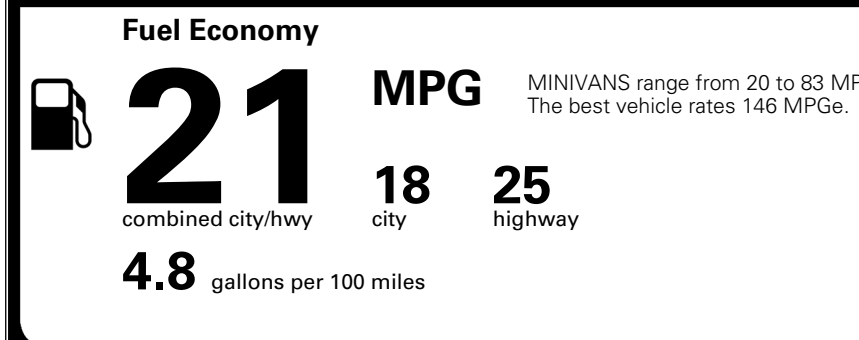

EPA DOT Fuel Economy and Environment

Gasoline Vehicle

You spend $3,250 more in fuel costs over 5 years compared to the average new vehicle.

Annual fuel cost $2,350