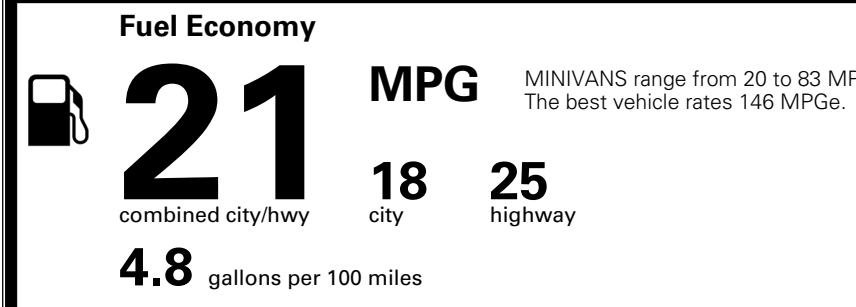

EPA DOT Fuel Economy and Environment

Gasoline Vehicle

You spend **$3,250** more in fuel costs over 5 years compared to the average new vehicle.

Annual fuel cost **$2,350**