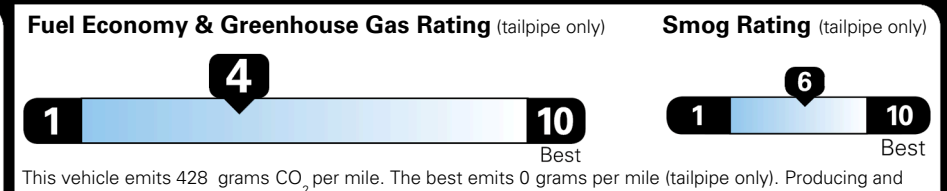

EPA DOT Fuel Economy and Environment

Gasoline Vehicle

You spend **\$3,250** more in fuel costs over 5 years compared to the average new vehicle.

Annual fuel cost **\$2,350**

Actual results will vary for many reasons, including driving conditions and how you drive and maintain your vehicle. The average new vehicle gets 29 MPG and costs \$8,500 to fuel over 5 years. Cost estimates are based on 15,000 miles per year at \$ 3.30 per gallon. MPGe is miles per gasoline gallon equivalent. Vehicle emissions are a significant cause of climate change and smog.