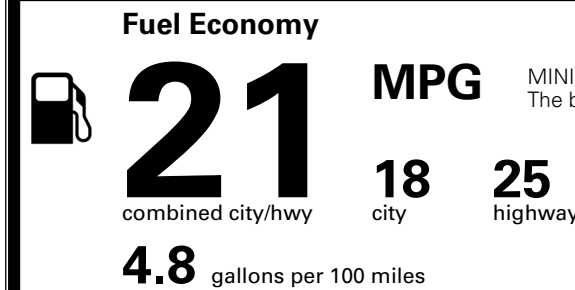

\$120.00
 \$285.00
 \$65.00

MSRP INCLUDING OPTIONS

\$ 42,060.00

INLAND FREIGHT AND HANDLING

\$ 1,545.00

TOTAL MANUFACTURER'S SUGGESTED RETAIL PRICE ▶

\$ 43,605.00

TOTAL ADDITIONAL WEIGHT: 16.9

EPA DOT Fuel Economy and Environment

Gasoline Vehicle

You spend **\$3,250** more in fuel costs over 5 years compared to the average new vehicle.

Annual fuel cost **\$2,350**

Actual results will vary for many reasons, including driving conditions and how you drive and maintain your vehicle. The average new vehicle gets 29 MPG and costs \$8,500 to fuel over 5 years. Cost estimates are based on 15,000 miles per year at \$ 3.30 per gallon. MPGe is miles per gasoline gallon equivalent. Vehicle emissions are a significant cause of climate change and smog.