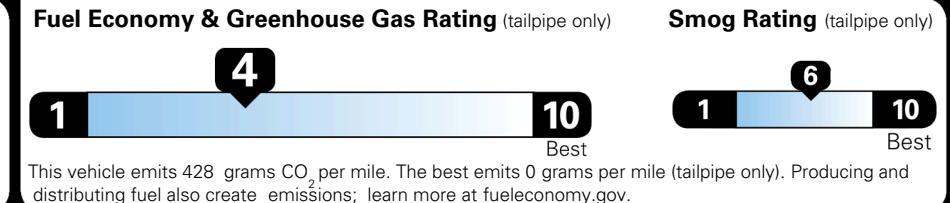

You spend **$3,250** more in fuel costs over 5 years compared to the average new vehicle.

Annual fuel cost **$2,350**