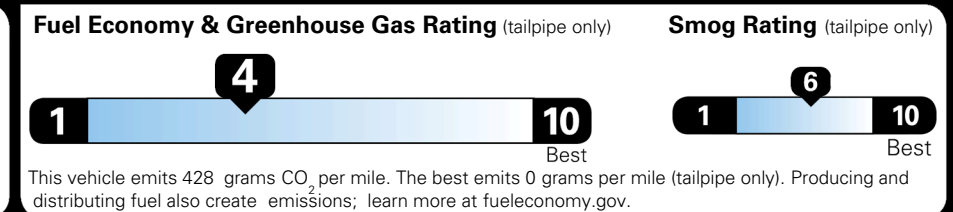

\$495.00
 \$285.00
 \$80.00

MSRP INCLUDING OPTIONS

\$ 42,450.00

INLAND FREIGHT AND HANDLING

\$ 1,545.00

TOTAL MANUFACTURER'S SUGGESTED RETAIL PRICE ▶

\$ 43,995.00

TOTAL ADDITIONAL WEIGHT: 12.1

EPA DOT Fuel Economy and Environment

Gasoline Vehicle

You spend \$3,250 more in fuel costs over 5 years compared to the average new vehicle.

Annual fuel cost \$2,350

Actual results will vary for many reasons, including driving conditions and how you drive and maintain your vehicle. The average new vehicle gets 29 MPG and costs \$8,500 to fuel over 5 years. Cost estimates are based on 15,000 miles per year at \$ 3.30 per gallon. MPGe is miles per gasoline gallon equivalent. Vehicle emissions are a significant cause of climate change and smog.