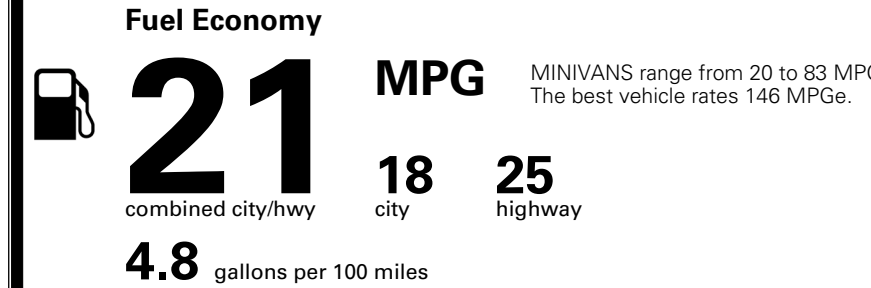

\$495.00
 \$285.00
 \$80.00

MSRP INCLUDING OPTIONS

\$ 42,450.00

INLAND FREIGHT AND HANDLING

\$ 1,545.00

TOTAL MANUFACTURER'S SUGGESTED RETAIL PRICE ▶

\$ 43,995.00

TOTAL ADDITIONAL WEIGHT: 12.1

EPA DOT Fuel Economy and Environment

Gasoline Vehicle

You spend \$3,250 more in fuel costs over 5 years compared to the average new vehicle.

Annual fuel cost \$2,350

Actual results will vary for many reasons, including driving conditions and how you drive and maintain your vehicle. The average new vehicle gets 29 MPG and costs \$8,500 to fuel over 5 years. Cost estimates are based on 15,000 miles per year at \$ 3.30 per gallon. MPGe is miles per gasoline gallon equivalent. Vehicle emissions are a significant cause of climate change and smog.