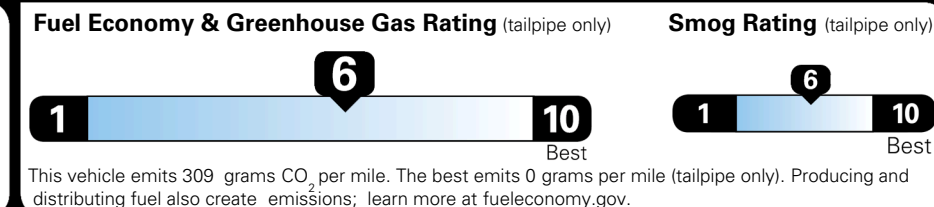

Actual results will vary for many reasons, including driving conditions and how you drive and maintain your vehicle. The average new vehicle gets 29 MPG and costs $8,500 to fuel over 5 years. Cost estimates are based on 15,000 miles per year at $ 3.30 per gallon. MPGe is miles per gasoline gallon equivalent. Vehicle emissions are a significant cause of climate change and smog.

fueleconomy.gov

Calculate personalized estimates and compare vehicles

GOVERNMENT 5-STAR SAFETY RATINGS

Overall Vehicle Score ★ ★ ★ ★ ★

Based on the combined rating of frontal, side and rollover. Should ONLY be compared to other vehicles of similar size and weight.

Frontal Driver ★ ★ ★ ★ ★

Crash Passenger ★ ★ ★ ★ ★

Based on the risk of injury in a frontal impact. Should ONLY be compared to other vehicles of similar size and weight.

Side Front seat ★ ★ ★ ★ ★

Crash Rear seat ★ ★ ★ ★ ★

Star ratings based on the risk of injury in a side impact.

Rollover ★ ★ ★ ★ ★

Star ratings based on the risk of rollover in a single-vehicle crash.

Star ratings range from 1 to 5 stars (★★★★★) with 5 being the highest.

Source: National Highway Traffic Safety Administration (NHTSA).

www.safercar.gov or 1-888-327-4236

Manufacturer's suggested retail price includes Manufacturer's recommended pre-delivery service. License and title fees, state and local taxes and other dealer installed options and accessories are not included in the manufacturer's suggested retail price.

PARTS CONTENT INFORMATION

FOR VEHICLES IN THIS CAR LINE U.S./CANADIAN PARTS CONTENT: 3 %

MAJOR SOURCES OF FOREIGN PARTS: KOREA: 90%

NOTE: PARTS CONTENT DOES NOT INCLUDE FINAL ASSEMBLY, DISTRIBUTION, OR OTHER NON-PARTS COSTS.

FOR THIS VEHICLE FINAL ASSEMBLY POINT: GWANGJU, KOREA

COUNTRY OF ORIGIN

ENGINE (MOTOR): KOREA

TRANSMISSION: KOREA