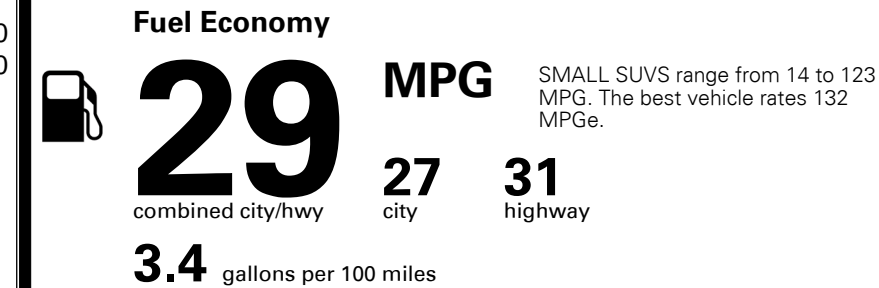

MSRP INCLUDING OPTIONS \$ 25,410.00

INLAND FREIGHT AND HANDLING \$ 1,325.00

TOTAL MANUFACTURER'S SUGGESTED RETAIL PRICE ► \$ 26,735.00

TOTAL ADDITIONAL WEIGHT: 5.8

*Additional terms and conditions apply.
 **Kia Connect may be currently unavailable for Model Year 2022 and newer vehicles sold or purchased in Massachusetts; please see owners.kia.com for updates on availability.
 NOTE: When you purchase this vehicle, Kia America, Inc. collects personal information you provide to the dealership. For information on our collection and use of personal information and your rights, please see our Privacy Policy on www.kia.com.

EPA DOT Fuel Economy and Environment

Gasoline Vehicle

You save \$250
 in fuel costs over 5 years compared to the average new vehicle.

Annual fuel cost \$1,550

Actual results will vary for many reasons, including driving conditions and how you drive and maintain your vehicle. The average new vehicle gets 28 MPG and costs \$8,000 to fuel over 5 years. Cost estimates are based on 15,000 miles per year at \$ 2.95 per gallon. MPGe is miles per gasoline gallon equivalent. Vehicle emissions are a significant cause of climate change and smog.