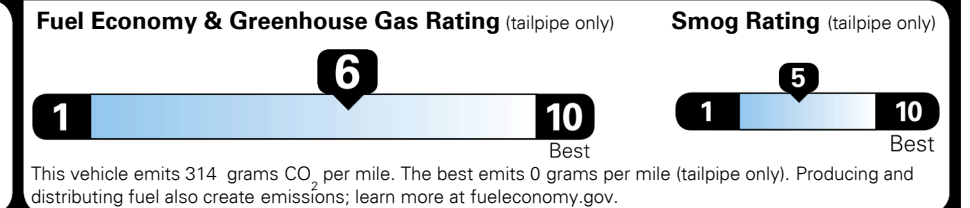

MSRP INCLUDING OPTIONS \$ 25,410.00

INLAND FREIGHT AND HANDLING \$ 1,325.00

TOTAL MANUFACTURER'S SUGGESTED RETAIL PRICE ► \$ 26,735.00

TOTAL ADDITIONAL WEIGHT: 5.8

*Additional terms and conditions apply.
 **Kia Connect may be currently unavailable for Model Year 2022 and newer vehicles sold or purchased in Massachusetts; please see owners.kia.com for updates on availability.
 NOTE: When you purchase this vehicle, Kia America, Inc. collects personal information you provide to the dealership. For information on our collection and use of personal information and your rights, please see our Privacy Policy on www.kia.com.

EPA DOT Fuel Economy and Environment

Gasoline Vehicle

You save \$250
 in fuel costs over 5 years compared to the average new vehicle.

Annual fuel cost \$1,550

Actual results will vary for many reasons, including driving conditions and how you drive and maintain your vehicle. The average new vehicle gets 28 MPG and costs \$8,000 to fuel over 5 years. Cost estimates are based on 15,000 miles per year at \$ 2.95 per gallon. MPGe is miles per gasoline gallon equivalent. Vehicle emissions are a significant cause of climate change and smog.