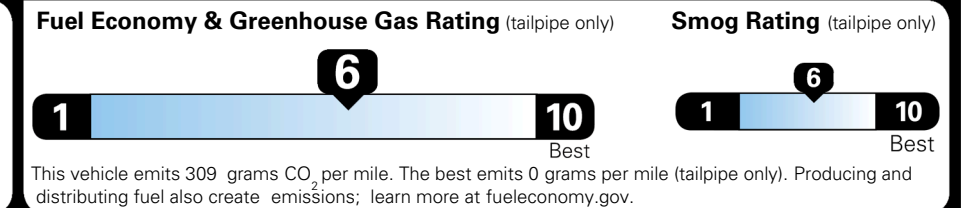

Actual results will vary for many reasons, including driving conditions and how you drive and maintain your vehicle. The average new vehicle gets 29 MPG and costs $8,500 to fuel over 5 years. Cost estimates are based on 15,000 miles per year at $ 3.30 per gallon. MPGe is miles per gasoline gallon equivalent. Vehicle emissions are a significant cause of climate change and smog.

fueleconomy.gov

Calculate personalized estimates and compare vehicles

GOVERNMENT 5-STAR SAFETY RATINGS

Overall Vehicle Score ★ ★ ★ ★ ★

Based on the combined rating of frontal, side and rollover. Should ONLY be compared to other vehicles of similar size and weight.

Frontal Driver ★ ★ ★ ★ ★

Crash Passenger ★ ★ ★ ★ ★

Based on the risk of injury in a frontal impact. Should ONLY be compared to other vehicles of similar size and weight.

Side Front seat ★ ★ ★ ★ ★

Crash Rear seat ★ ★ ★ ★ ★

Star ratings based on the risk of injury in a side impact.

Rollover ★ ★ ★ ★ ★

Star ratings based on the risk of rollover in a single-vehicle crash.

Star ratings range from 1 to 5 stars (★★★★★) with 5 being the highest.

Source: National Highway Traffic Safety Administration (NHTSA).

www.safercar.gov or 1-888-327-4236

Manufacturer's suggested retail price includes Manufacturer's recommended pre-delivery service. License and title fees, state and local taxes and other dealer installed options and accessories are not included in the manufacturer's suggested retail price.

PARTS CONTENT INFORMATION

FOR VEHICLES IN THIS CAR LINE U.S./CANADIAN PARTS CONTENT: 3 %

MAJOR SOURCES OF FOREIGN PARTS: KOREA: 90%

NOTE: PARTS CONTENT DOES NOT INCLUDE FINAL ASSEMBLY, DISTRIBUTION, OR OTHER NON-PARTS COSTS.

FOR THIS VEHICLE FINAL ASSEMBLY POINT: GWANGJU, KOREA

COUNTRY OF ORIGIN

ENGINE (MOTOR): KOREA

TRANSMISSION: KOREA