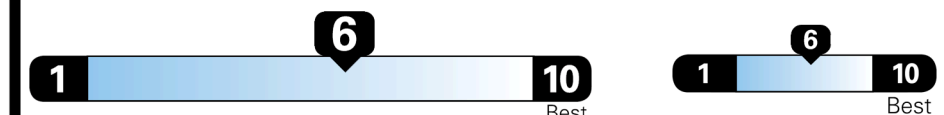

Fuel Economy & Greenhouse Gas Rating (tailpipe only) Smog Rating (tailpipe only)

This vehicle emits 309 grams CO₂ per mile. The best emits 0 grams per mile (tailpipe only). Producing and distributing fuel also create emissions; learn more at fueleconomy.gov.

Actual results will vary for many reasons, including driving conditions and how you drive and maintain your vehicle. The average new vehicle gets 29 MPG and costs $8,500 to fuel over 5 years. Cost estimates are based on 15,000 miles per year at $ 3.30 per gallon. MPGe is miles per gasoline gallon equivalent. Vehicle emissions are a significant cause of climate change and smog.

fueleconomy.gov

Calculate personalized estimates and compare vehicles