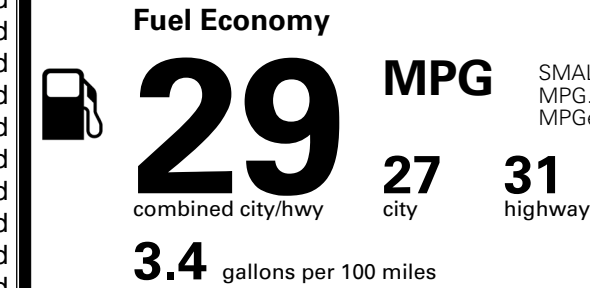

\$800.00
 \$200.00
 \$60.00
 \$140.00
 \$155.00

MSRP INCLUDING OPTIONS

\$ 30,045.00

INLAND FREIGHT AND HANDLING

\$ 1,495.00

TOTAL MANUFACTURER'S SUGGESTED RETAIL PRICE ▶

\$ 31,540.00

TOTAL ADDITIONAL WEIGHT: 11.1

EPA DOT Fuel Economy and Environment

Gasoline Vehicle

SMALL SUVs range from 14 to 125 MPG. The best vehicle rates 146 MPGe.

You save \$0
 in fuel costs over 5 years compared to the average new vehicle.

Annual fuel cost
\$1,700