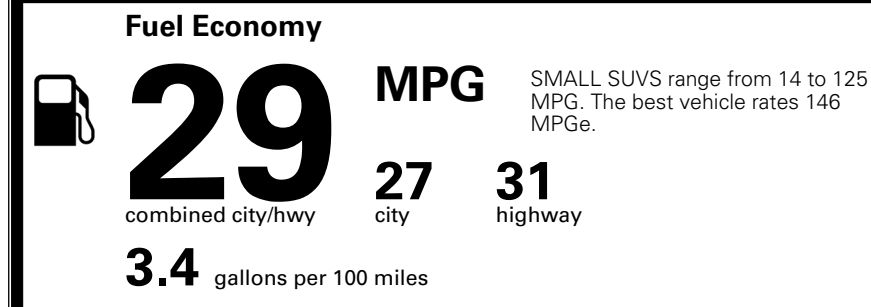

Included
 \$800.00

\$200.00
 \$60.00
 \$140.00
 \$155.00

\$ 30,045.00

\$ 1,495.00

\$ 31,540.00

EPA DOT Fuel Economy and Environment

Gasoline Vehicle

You save \$0
 in fuel costs over 5 years compared to the average new vehicle.