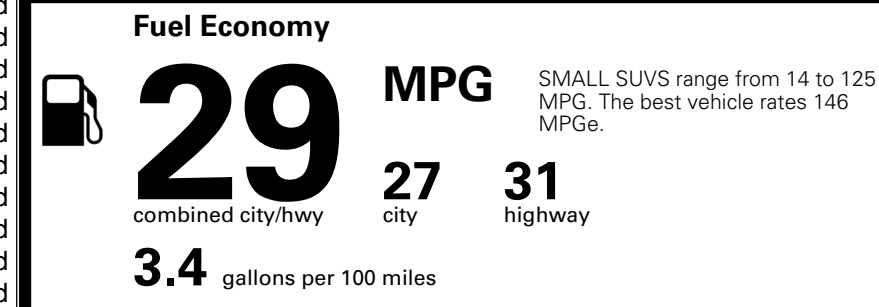

MANUFACTURER'S SUGGESTED RETAIL PRICE ▶

COMPARE EX AWD FEATURES

Added to/in place of standard S AWD features

- Smart Power Liftgate
- 10.25" Instrument Display
- SynTex Seating Material
- Heated Front Seats
- Power Driver's Seat w/ Power Lumbar
- Dual Illuminated Vanity Mirrors
- Wireless Phone Charger
- Cargo Cover
- Parking Distance Warning - Reverse

ADDITIONAL INSTALLED EQUIPMENT:
(In addition to or in place of standard features)
Carpeted Floor Mats
Cargo Tray, Reversible

$ 28,690.00

Included
Included
Included
Included
Included
Included
Included
Included
Included

$200.00
$140.00

MSRP INCLUDING OPTIONS

$ 29,030.00

INLAND FREIGHT AND HANDLING

$ 1,495.00

TOTAL MANUFACTURER'S SUGGESTED RETAIL PRICE ▶

$ 30,525.00

TOTAL ADDITIONAL WEIGHT: 9.4

*Additional terms and conditions apply.
**Kia Connect may be currently unavailable for some Model Year 2022 and newer vehicles sold or purchased in Massachusetts; please see owners.kia.com for more information.
NOTE: When you purchase this vehicle, Kia America, Inc. collects personal information you provide to the dealership. For information on our collection and use of personal information and your rights, please see our Privacy Policy on www.kia.com.

EPA DOT Fuel Economy and Environment

Gasoline Vehicle

You save $0
in fuel costs over 5 years compared to the average new vehicle.

Annual fuel cost $1,700