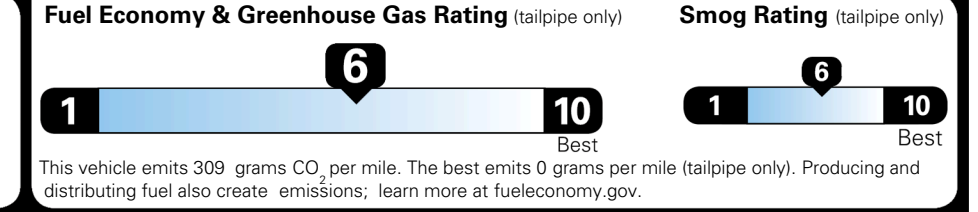

EPA DOT Fuel Economy and Environment

Gasoline Vehicle

You save \$0
 in fuel costs over 5 years compared to the average new vehicle.

Annual fuel cost \$1,700

Actual results will vary for many reasons, including driving conditions and how you drive and maintain your vehicle. The average new vehicle gets 29 MPG and costs \$8,500 to fuel over 5 years. Cost estimates are based on 15,000 miles per year at \$ 3.30 per gallon. MPGe is miles per gasoline gallon equivalent. Vehicle emissions are a significant cause of climate change and smog.