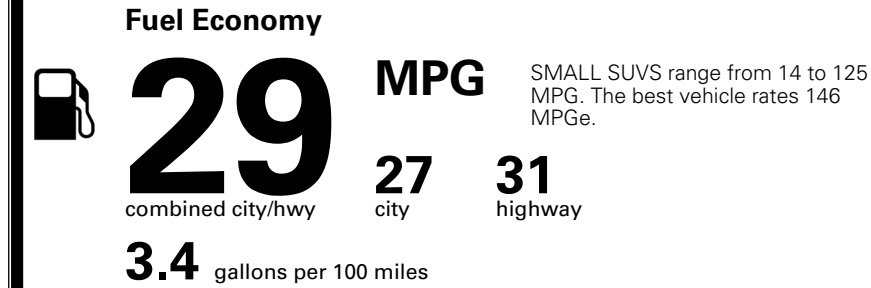

MANUFACTURER'S SUGGESTED RETAIL PRICE ▶

COMPARE EX AWD FEATURES

Added to/in place of standard S AWD features

- Smart Power Liftgate
- 10.25" Instrument Display
- SynTex Seating Material
- Heated Front Seats
- Power Driver's Seat w/ Power Lumbar
- Dual Illuminated Vanity Mirrors
- Wireless Phone Charger
- Cargo Cover
- Parking Distance Warning - Reverse

ADDITIONAL INSTALLED EQUIPMENT: (In addition to or in place of standard features)

EX Sunroof Package
- Power Sunroof with Sunshade
- 17" Gloss Black Alloy Wheels
Carpeted Floor Mats
Cargo Net, Floor Style
Cargo Tray, Reversible
Mud Guards

$ 28,690.00

Included
Included
Included
Included
Included
Included
Included
Included
Included
Included

$800.00
$200.00
$60.00
$140.00
$155.00

MSRP INCLUDING OPTIONS

$ 30,045.00

INLAND FREIGHT AND HANDLING

$ 1,495.00

TOTAL MANUFACTURER'S SUGGESTED RETAIL PRICE ▶

$ 31,540.00

TOTAL ADDITIONAL WEIGHT: 11.1

*Additional terms and conditions apply.
**Kia Connect may be currently unavailable for some Model Year 2022 and newer vehicles sold or purchased in Massachusetts; please see owners.kia.com for more information.
NOTE: When you purchase this vehicle, Kia America, Inc. collects personal information you provide to the dealership. For information on our collection and use of personal information and your rights, please see our Privacy Policy on www.kia.com.

EPA DOT Fuel Economy and Environment

Gasoline Vehicle

You save $0
in fuel costs over 5 years compared to the average new vehicle.

Annual fuel cost $1,700