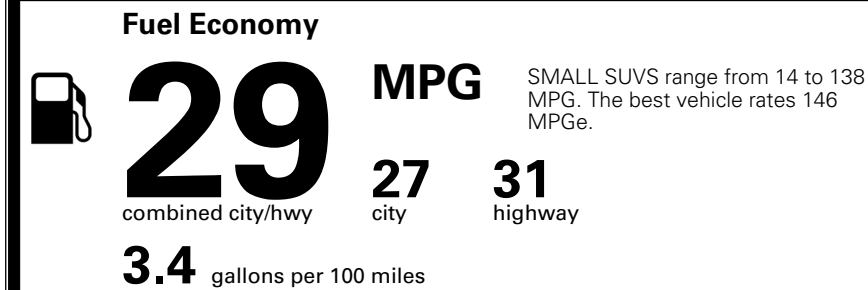

MANUFACTURER'S SUGGESTED RETAIL PRICE ▶

$ 28,690.00

COMPARE EX AWD FEATURES

Added to/in place of standard S AWD features

- Smart Power Liftgate
- 10.25" Instrument Display
- SynTex Seating Material
- Heated Front Seats
- Power Driver's Seat w/ Power Lumbar
- Dual Illuminated Vanity Mirrors
- Wireless Phone Charger
- Cargo Cover
- Parking Distance Warning - Reverse

Included
Included
Included
Included
Included
Included
Included
Included
Included

ADDITIONAL INSTALLED EQUIPMENT: (In addition to or in place of standard features)

Snow White Pearl Paint
EX Sunroof Package
- Power Sunroof with Sunshade
- 17" Gloss Black Alloy Wheels
Cross Bars
Carpeted Floor Mats

$395.00
$800.00
$400.00
$200.00

MSRP INCLUDING OPTIONS

$ 30,485.00

INLAND FREIGHT AND HANDLING

$ 1,495.00

TOTAL MANUFACTURER'S SUGGESTED RETAIL PRICE ▶

$ 31,980.00

TOTAL ADDITIONAL WEIGHT: 19.1

*Additional terms and conditions apply.
**Kia Connect may be currently unavailable for some Model Year 2022 and newer vehicles sold or purchased in Massachusetts; please see owners.kia.com for more information.
NOTE: When you purchase this vehicle, Kia America, Inc. collects personal information you provide to the dealership. For information on our collection and use of personal information and your rights, please see our Privacy Policy on www.kia.com.

EPA DOT Fuel Economy and Environment

Gasoline Vehicle

You save $0
in fuel costs over 5 years compared to the average new vehicle.

Annual fuel cost
$1,700