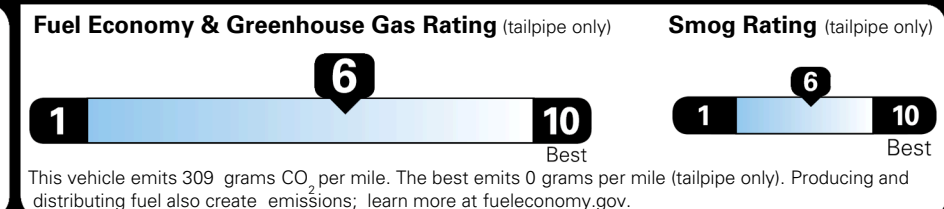

EPA DOT Fuel Economy and Environment

Gasoline Vehicle

You save \$0
 in fuel costs over 5 years compared to the average new vehicle.

Annual fuel cost \$1,700

Actual results will vary for many reasons, including driving conditions and how you drive and maintain your vehicle. The average new vehicle gets 29 MPG and costs \$8,500 to fuel over 5 years. Cost estimates are based on 15,000 miles per year at \$ 3.30 per gallon. MPGe is miles per gasoline gallon equivalent. Vehicle emissions are a significant cause of climate change and smog.