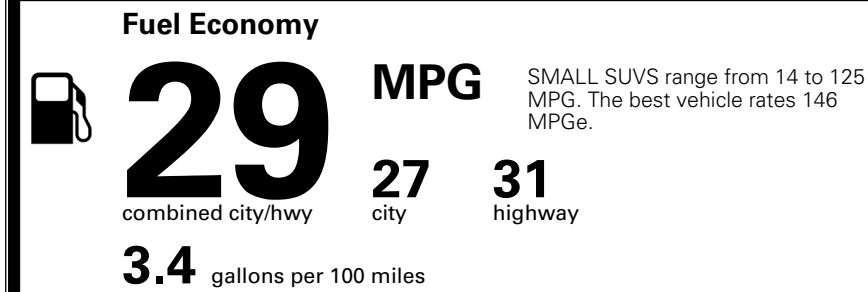

MANUFACTURER'S SUGGESTED RETAIL PRICE ▶

$ 28,690.00

COMPARE EX AWD FEATURES

Added to/in place of standard S AWD features

- Smart Power Liftgate
- 10.25" Instrument Display
- SynTex Seating Material
- Heated Front Seats
- Power Driver's Seat w/ Power Lumbar
- Dual Illuminated Vanity Mirrors
- Wireless Phone Charger
- Cargo Cover
- Parking Distance Warning - Reverse

Included
Included
Included
Included
Included
Included
Included
Included
Included

ADDITIONAL INSTALLED EQUIPMENT: (In addition to or in place of standard features)

EX Sunroof Package
- Power Sunroof with Sunshade
- 17" Gloss Black Alloy Wheels
Carpeted Floor Mats
Wheel Locks

$800.00
$200.00
$80.00

MSRP INCLUDING OPTIONS

$ 29,770.00

INLAND FREIGHT AND HANDLING

$ 1,495.00

TOTAL MANUFACTURER'S SUGGESTED RETAIL PRICE ▶

$ 31,265.00

TOTAL ADDITIONAL WEIGHT: 6.7

*Additional terms and conditions apply.
**Kia Connect may be currently unavailable for some Model Year 2022 and newer vehicles sold or purchased in Massachusetts; please see owners.kia.com for more information.
NOTE: When you purchase this vehicle, Kia America, Inc. collects personal information you provide to the dealership. For information on our collection and use of personal information and your rights, please see our Privacy Policy on www.kia.com.

EPA DOT Fuel Economy and Environment

Gasoline Vehicle

You save $0
in fuel costs over 5 years compared to the average new vehicle.

Annual fuel cost $1,700