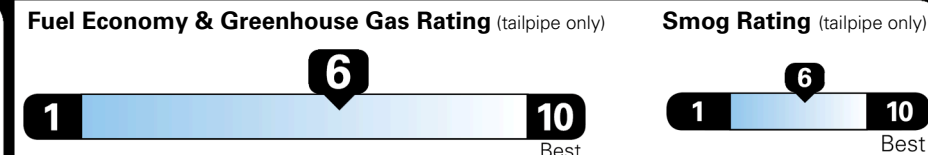

EPA DOT Fuel Economy and Environment

Gasoline Vehicle

You save \$0
 in fuel costs over 5 years compared to the average new vehicle.

Annual fuel cost \$1,700

This vehicle emits 310 grams CO₂ per mile. The best emits 0 grams per mile (tailpipe only). Producing and distributing fuel also create emissions; learn more at fueleconomy.gov.