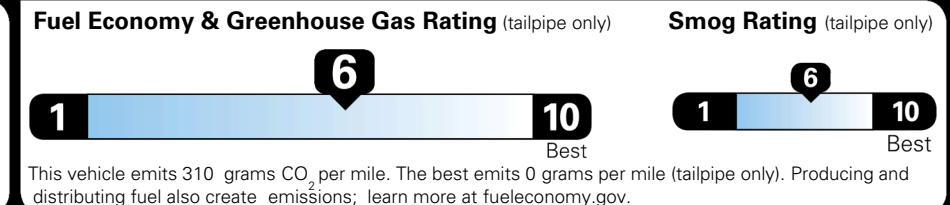

Actual results will vary for many reasons, including driving conditions and how you drive and maintain your vehicle. The average new vehicle gets 29 MPG and costs $8,500 to fuel over 5 years. Cost estimates are based on 15,000 miles per year at $ 3.30 per gallon. MPGe is miles per gasoline gallon equivalent. Vehicle emissions are a significant cause of climate change and smog.

fueleconomy.gov

Calculate personalized estimates and compare vehicles

GOVERNMENT 5-STAR SAFETY RATINGS

Overall Vehicle Score ★ ★ ★ ★ ★

Based on the combined rating of frontal, side and rollover. Should ONLY be compared to other vehicles of similar size and weight.

Frontal Driver ★ ★ ★ ★ ★

Crash Passenger ★ ★ ★ ★ ★

Based on the risk of injury in a frontal impact. Should ONLY be compared to other vehicles of similar size and weight.

Side Front seat ★ ★ ★ ★ ★

Crash Rear seat ★ ★ ★ ★ ★

Star ratings based on the risk of injury in a side impact.

Rollover ★ ★ ★ ★ ★

Star ratings based on the risk of rollover in a single-vehicle crash.

Star ratings range from 1 to 5 stars (★★★★★) with 5 being the highest.

Source: National Highway Traffic Safety Administration (NHTSA).

www.safercar.gov or 1-888-327-4236

Manufacturer's suggested retail price includes Manufacturer's recommended pre-delivery service. License and title fees, state and local taxes and other dealer installed options and accessories are not included in the manufacturer's suggested retail price.

PARTS CONTENT INFORMATION

FOR VEHICLES IN THIS CAR LINE U.S./CANADIAN PARTS CONTENT: 0 %

MAJOR SOURCES OF FOREIGN PARTS: KOREA: 90%

NOTE: PARTS CONTENT DOES NOT INCLUDE FINAL ASSEMBLY, DISTRIBUTION, OR OTHER NON-PARTS COSTS.

FOR THIS VEHICLE FINAL ASSEMBLY POINT: HWASUNG, KOREA

COUNTRY OF ORIGIN

ENGINE (MOTOR): KOREA

TRANSMISSION: KOREA

*Additional terms and conditions apply.

**Kia Connect may be currently unavailable for some Model Year 2022 and newer vehicles sold or purchased in Massachusetts; please see owners.kia.com for more information.

NOTE: When you purchase this vehicle, Kia America, Inc. collects personal information you provide to the dealership. For information on our collection and use of personal information and your rights, please see our Privacy Policy on www.kia.com.