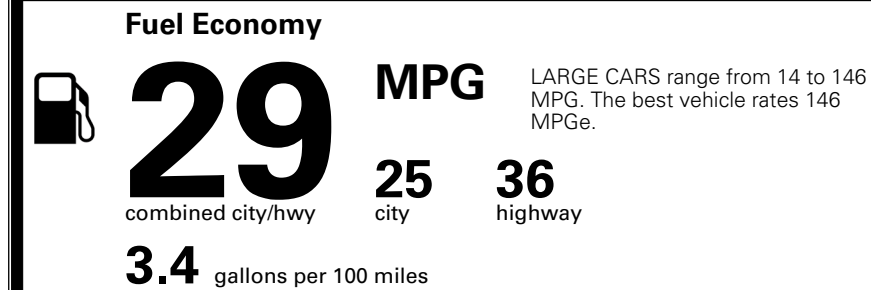

MSRP INCLUDING OPTIONS \$ 31,835.00

INLAND FREIGHT AND HANDLING \$ 1,245.00

TOTAL MANUFACTURER'S SUGGESTED RETAIL PRICE ▶

\$ 33,080.00

TOTAL ADDITIONAL WEIGHT: 12.9

EPA DOT Fuel Economy and Environment

Gasoline Vehicle