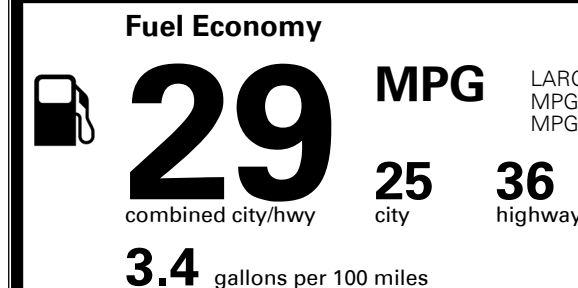

### TOTAL MANUFACTURER'S SUGGESTED RETAIL PRICE ▶

\$ 32,555.00

TOTAL ADDITIONAL WEIGHT:

\*Additional terms and conditions apply.

\*\*Kia Connect may be currently unavailable for some Model Year 2022 and newer vehicles sold or purchased in Massachusetts; please see owners.kia.com for more information.

### EPA DOT Fuel Economy and Environment

Gasoline Vehicle

LARGE CARS range from 14 to 146 MPG. The best vehicle rates 146 MPGe.

**You save \$0**  
 in fuel costs over 5 years compared to the average new vehicle.