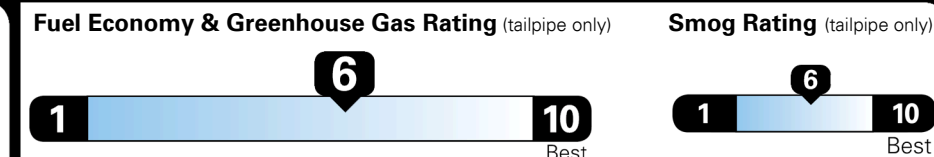

This vehicle emits 310 grams CO₂ per mile. The best emits 0 grams per mile (tailpipe only). Producing and distributing fuel also create emissions; learn more at fueleconomy.gov.

Actual results will vary for many reasons, including driving conditions and how you drive and maintain your vehicle. The average new vehicle gets 29 MPG and costs $8,500 to fuel over 5 years. Cost estimates are based on 15,000 miles per year at $ 3.30 per gallon. MPGe is miles per gasoline gallon equivalent. Vehicle emissions are a significant cause of climate change and smog.

fueleconomy.gov

Calculate personalized estimates and compare vehicles

GOVERNMENT 5-STAR SAFETY RATINGS

Overall Vehicle Score ★ ★ ★ ★ ★

Based on the combined rating of frontal, side and rollover. Should ONLY be compared to other vehicles of similar size and weight.

Frontal Driver ★ ★ ★ ★ ★

Crash Passenger ★ ★ ★ ★ ★

Based on the risk of injury in a frontal impact. Should ONLY be compared to other vehicles of similar size and weight.

Side Front seat ★ ★ ★ ★ ★

Crash Rear seat ★ ★ ★ ★ ★

Star ratings based on the risk of injury in a side impact.

Rollover ★ ★ ★ ★ ★

Star ratings based on the risk of rollover in a single-vehicle crash.

Star ratings range from 1 to 5 stars (★★★★★) with 5 being the highest.

Source: National Highway Traffic Safety Administration (NHTSA).

www.safercar.gov or 1-888-327-4236

Manufacturer's suggested retail price includes Manufacturer's recommended pre-delivery service. License and title fees, state and local taxes and other dealer installed options and accessories are not included in the manufacturer's suggested retail price.

PARTS CONTENT INFORMATION

FOR VEHICLES IN THIS CAR LINE U.S./CANADIAN PARTS CONTENT: 0 %

MAJOR SOURCES OF FOREIGN PARTS: KOREA: 90%

NOTE: PARTS CONTENT DOES NOT INCLUDE FINAL ASSEMBLY, DISTRIBUTION, OR OTHER NON-PARTS COSTS.

FOR THIS VEHICLE FINAL ASSEMBLY POINT: HWASUNG, KOREA

COUNTRY OF ORIGIN

ENGINE (MOTOR): KOREA

TRANSMISSION: KOREA