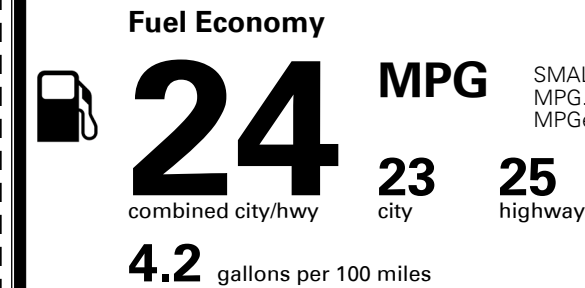

EPA DOT Fuel Economy and Environment

Gasoline Vehicle

SMALL SUVs range from 14 to 123 MPG. The best vehicle rates 132 MPGe.

You spend
$1,250
more in fuel costs
over 5 years
compared to the
average new vehicle.

Annual fuel cost
$1,850

Fuel Economy & Greenhouse Gas Rating (tailpipe only)