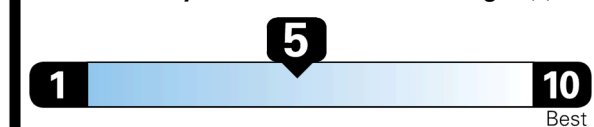

2023 SORENTO X-LINE S AWD

MODEL/OPT.CODE: 73442 / 015
EXTERIOR COLOR: GRAVITY GRAY
INTERIOR COLOR: BLACK
VEHICLE ID NUMBER: 5XYRLDLC3PG200015
PORT OF ENTRY: WEST POINT

Sold To: NY076
Smithtown Kia
726 MIDDLE COUNTRY ROAD
ST. JAMES NY 11780

Ship To: NY076

STANDARD FEATURES

STANDARD LX AWD FEATURES

MECHANICAL
2.5L Gas Direct Injection (GDI) 4-Cyl Engine
8-Speed Automatic Transmission
All-Wheel Drive w/ Center-Locking Differential
Drive Mode Select w/ Snow Mode

KIA DRIVE WISE DRIVER-ASSIST TECHNOLOGY

Forward Collision-Avoidance Assist - Pedestrian
Blind-Spot Collision-Avoidance Assist - Rear
Rear Cross-Traffic Collision-Avoidance Assist
Lane Keeping Assist & Lane Following Assist
Driver Attention Warning & High Beam Assist
Safe Exit Assist

SAFETY

Dual Front Advanced Airbags & Driver's Knee Airbag
Dual Front Seat-Mounted Side & Full-Length Curtain Airbags
Electronic Stability Control
Tire Pressure Monitoring System
Power Rear Door Child Locks

INTERIOR, COMFORT & CONVENIENCE

8" Touchscreen w/ Android Auto & Apple CarPlay
Rear View Camera with Dynamic Guidelines
4.2" Color Supervision Cluster
USB Chargers for 1st/2nd/3rd Rows
Steering Wheel Controls (Bluetooth/Audio/Cruise)
Remote Keyless Entry
60/40 Split-Folding 2nd Row Seats
One-Touch Slide & Fold 2nd Row Seats
Split-Folding 3rd Row Seats
Rear Occupant Alert w/Ultrasonic Sensors

EXTERIOR

17" Alloy Wheels
LED Reflector Headlights w/ Auto-On/Off
LED Positioning Lights
Power Adj. Heated Outside Mirrors w/LED Turn Signals
Compact Spare Tire

WARRANTY

10 Year/100,000 Mile Limited Powertrain Warranty
5 Year/60,000 Mile Limited Basic Warranty
5 Year/60,000 Mile Roadside Assistance

MANUFACTURER'S SUGGESTED RETAIL PRICE ▶

$ 34,590.00