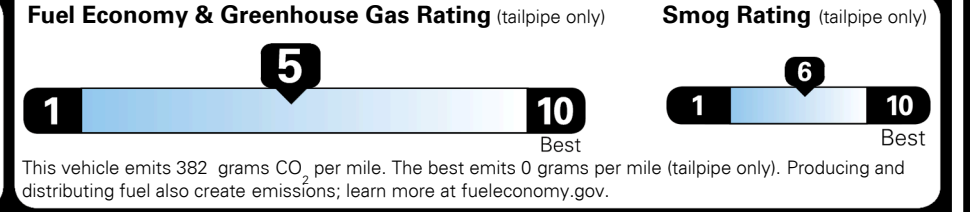

EPA DOT Fuel Economy and Environment

Gasoline Vehicle

You spend \$2,000 more in fuel costs over 5 years
 compared to the average new vehicle.

Annual fuel cost \$2,300

Actual results will vary for many reasons, including driving conditions and how you drive and maintain your vehicle. The average new vehicle gets 28 MPG and costs \$9,500 to fuel over 5 years. Cost estimates are based on 15,000 miles per year at \$ 3.50 per gallon. MPGe is miles per gasoline gallon equivalent. Vehicle emissions are a significant cause of climate change and smog.