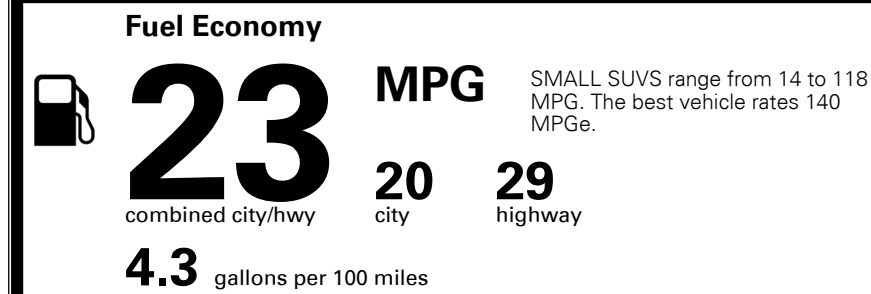

\$1,300.00

\$225.00
 \$75.00

\$ 39,690.00

\$ 1,375.00

\$ 41,065.00

EPA DOT Fuel Economy and Environment

Gasoline Vehicle

You spend
\$2,000
 more in fuel costs
 over 5 years
 compared to the
 average new vehicle.