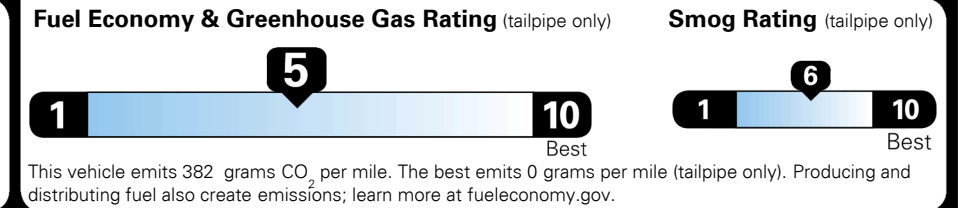

Actual results will vary for many reasons, including driving conditions and how you drive and maintain your vehicle. The average new vehicle gets 28 MPG and costs $9,500 to fuel over 5 years. Cost estimates are based on 15,000 miles per year at $ 3.50 per gallon. MPGe is miles per gasoline gallon equivalent. Vehicle emissions are a significant cause of climate change and smog.

fueleconomy.gov

Calculate personalized estimates and compare vehicles

GOVERNMENT 5-STAR SAFETY RATINGS

Overall Vehicle Score	Not Rated	
Based on the combined rating of frontal, side and rollover. Should ONLY be compared to other vehicles of similar size and weight.		
Frontal Crash	Driver	Not Rated
	Passenger	Not Rated
Based on the risk of injury in a frontal impact. Should ONLY be compared to other vehicles of similar size and weight.		
Side Crash	Front seat	Not Rated
	Rear seat	Not Rated
Star ratings based on the risk of injury in a side impact.		
Rollover	Not Rated	
Star ratings based on the risk of rollover in a single-vehicle crash.		

Star ratings range from 1 to 5 stars (★★★★★) with 5 being the highest.
Source: National Highway Traffic Safety Administration (NHTSA).
www.safercar.gov or 1-888-327-4236

Manufacturer's suggested retail price includes Manufacturer's recommended pre-delivery service. License and title fees, state and local taxes and other dealer installed options and accessories are not included in the manufacturer's suggested retail price.

PARTS CONTENT INFORMATION

FOR VEHICLES IN THIS CAR LINE U.S./CANADIAN
PARTS CONTENT: 55 %

MAJOR SOURCES OF FOREIGN PARTS:
KOREA: 35%

NOTE: PARTS CONTENT DOES NOT INCLUDE FINAL ASSEMBLY, DISTRIBUTION, OR OTHER NON-PARTS COSTS.

FOR THIS VEHICLE
FINAL ASSEMBLY POINT:
WEST POINT, GA, USA

COUNTRY OF ORIGIN
ENGINE (MOTOR): USA
TRANSMISSION: KOREA