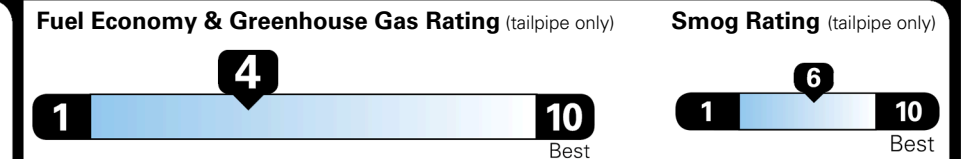

EPA DOT Fuel Economy and Environment

Gasoline Vehicle

You spend
\$3,500
 more in fuel costs
 over 5 years
 compared to the
 average new vehicle.

Annual fuel cost
\$2,300

This vehicle emits 429 grams CO₂ per mile. The best emits 0 grams per mile (tailpipe only). Producing and distributing fuel also create emissions; learn more at fueleconomy.gov.