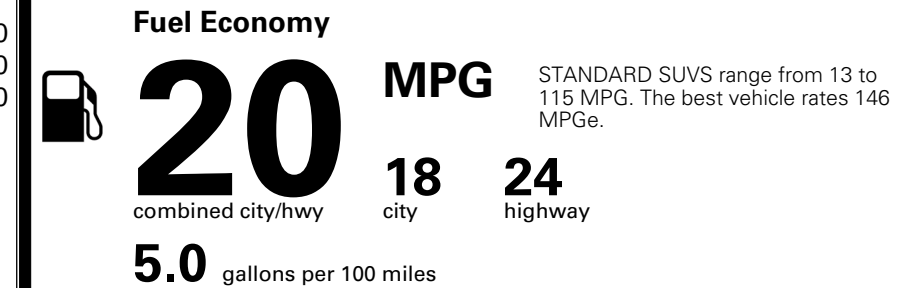

MANUFACTURER'S SUGGESTED RETAIL PRICE ▶

$ 44,090.00

ADDITIONAL INSTALLED EQUIPMENT:
(In addition to or in place of standard features)
Glacial White Pearl Paint $495.00
Carpeted Floor Mats $250.00
Wheel Locks $80.00

MSRP INCLUDING OPTIONS

$ 44,915.00

INLAND FREIGHT AND HANDLING

$ 1,545.00

TOTAL MANUFACTURER'S SUGGESTED RETAIL PRICE ▶

$ 46,460.00

TOTAL ADDITIONAL WEIGHT: 8.1

*Additional terms and conditions apply.

**Kia Connect may be currently unavailable for some Model Year 2022 and newer vehicles sold or purchased in Massachusetts; please see owners.kia.com for more information.

NOTE: When you purchase this vehicle, Kia America, Inc. collects personal information you provide to the dealership. For information on our collection and use of personal information and your rights, please see our Privacy Policy on www.kia.com.

EPA DOT Fuel Economy and Environment

Gasoline Vehicle

You spend
$3,500
more in fuel costs
over 5 years
compared to the
average new vehicle.

Annual fuel cost
$2,300