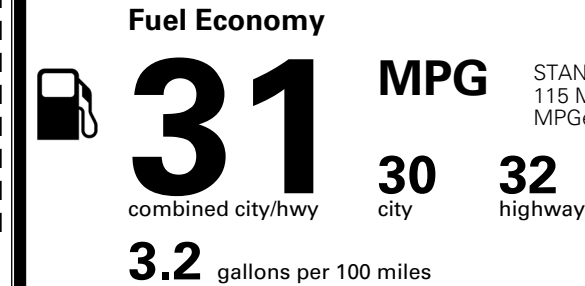

MSRP INCLUDING OPTIONS

\$ 55,235.00

INLAND FREIGHT AND HANDLING

\$ 1,545.00

TOTAL MANUFACTURER'S SUGGESTED RETAIL PRICE ▶

\$ 56,780.00

TOTAL ADDITIONAL WEIGHT: 7.3

EPA DOT Fuel Economy and Environment

Gasoline Vehicle

STANDARD SUVS range from 13 to 115 MPG. The best vehicle rates 146 MPGe.

You save \$500
 in fuel costs over 5 years compared to the average new vehicle.

Annual fuel cost
\$1,500

Fuel Economy & Greenhouse Gas Rating (tailpipe only) Smog Rating (tailpipe only)