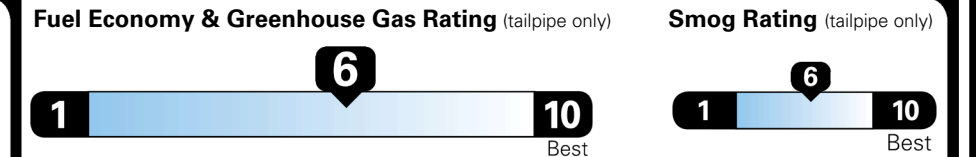

This vehicle emits 281 grams CO₂ per mile. The best emits 0 grams per mile (tailpipe only). Producing and distributing fuel also create emissions; learn more at fueleconomy.gov.

Actual results will vary for many reasons, including driving conditions and how you drive and maintain your vehicle. The average new vehicle gets 29 MPG and costs $8,000 to fuel over 5 years. Cost estimates are based on 15,000 miles per year at $ 3.10 per gallon. MPGe is miles per gasoline gallon equivalent. Vehicle emissions are a significant cause of climate change and smog.

fueleconomy.gov

Calculate personalized estimates and compare vehicles

GOVERNMENT 5-STAR SAFETY RATINGS

Overall Vehicle Score Not Rated

Based on the combined rating of frontal, side and rollover. Should ONLY be compared to other vehicles of similar size and weight.

Frontal Driver Not Rated

Crash Passenger Not Rated

Based on the risk of injury in a frontal impact. Should ONLY be compared to other vehicles of similar size and weight.

Side Front seat Not Rated

Crash Rear seat Not Rated

Star ratings based on the risk of injury in a side impact.

Rollover Not Rated

Star ratings based on the risk of rollover in a single-vehicle crash.

Star ratings range from 1 to 5 stars (★★★★★) with 5 being the highest.

Source: National Highway Traffic Safety Administration (NHTSA).

www.safercar.gov or 1-888-327-4236

Manufacturer's suggested retail price includes Manufacturer's recommended pre-delivery service. License and title fees, state and local taxes and other dealer installed options and accessories are not included in the manufacturer's suggested retail price.

PARTS CONTENT INFORMATION

FOR VEHICLES IN THIS CAR LINE U.S./CANADIAN PARTS CONTENT: 45 %

MAJOR SOURCES OF FOREIGN PARTS: KOREA: 40%

NOTE: PARTS CONTENT DOES NOT INCLUDE FINAL ASSEMBLY, DISTRIBUTION, OR OTHER NON-PARTS COSTS.

FOR THIS VEHICLE FINAL ASSEMBLY POINT: WEST POINT, GA, USA

COUNTRY OF ORIGIN ENGINE (MOTOR): KOREA

TRANSMISSION: MEXICO