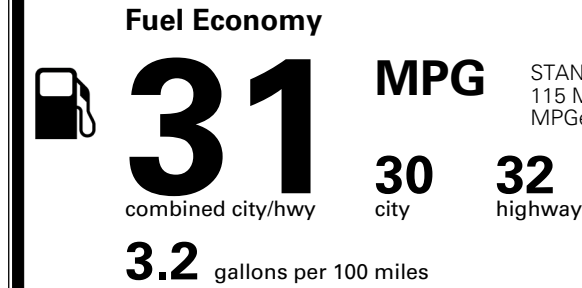

\$495.00
 \$295.00
 \$250.00

MSRP INCLUDING OPTIONS

\$ 55,530.00

INLAND FREIGHT AND HANDLING

\$ 1,545.00

TOTAL MANUFACTURER'S SUGGESTED RETAIL PRICE ▶

\$ 57,075.00

TOTAL ADDITIONAL WEIGHT: 7.3

EPA DOT Fuel Economy and Environment

Gasoline Vehicle

STANDARD SUVs range from 13 to 115 MPG. The best vehicle rates 146 MPGe.

You save \$500
 in fuel costs over 5 years compared to the average new vehicle.