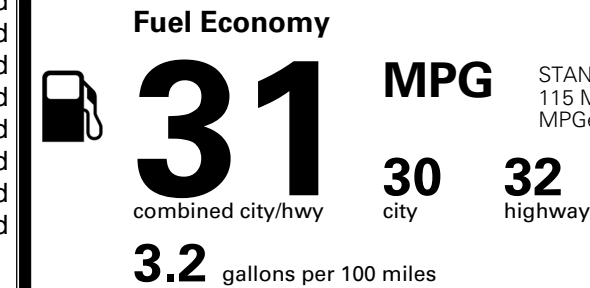

INLAND FREIGHT AND HANDLING

\$ 1,545.00

TOTAL MANUFACTURER'S SUGGESTED RETAIL PRICE ▶

\$ 56,285.00

TOTAL ADDITIONAL WEIGHT: 7.3

EPA DOT Fuel Economy and Environment

Gasoline Vehicle

STANDARD SUVs range from 13 to 115 MPG. The best vehicle rates 146 MPGe.