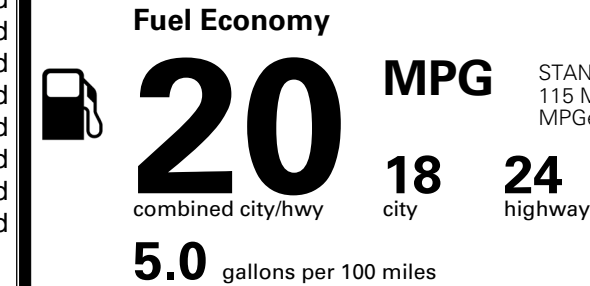

\$495.00
 \$250.00
 \$80.00

MSRP INCLUDING OPTIONS

\$ 52,615.00

INLAND FREIGHT AND HANDLING

\$ 1,545.00

TOTAL MANUFACTURER'S SUGGESTED RETAIL PRICE ▶

\$ 54,160.00

TOTAL ADDITIONAL WEIGHT: 8.1

EPA DOT Fuel Economy and Environment

Gasoline Vehicle

STANDARD SUVs range from 13 to 115 MPG. The best vehicle rates 146 MPGe.

You spend
\$3,500
 more in fuel costs
 over 5 years
 compared to the
 average new vehicle.

Annual fuel cost
\$2,300

Fuel Economy & Greenhouse Gas Rating (tailpipe only)

Smog Rating (tailpipe only)

This vehicle emits 429 grams CO₂ per mile. The best emits 0 grams per mile (tailpipe only). Producing and distributing fuel also create emissions; learn more at fueleconomy.gov.