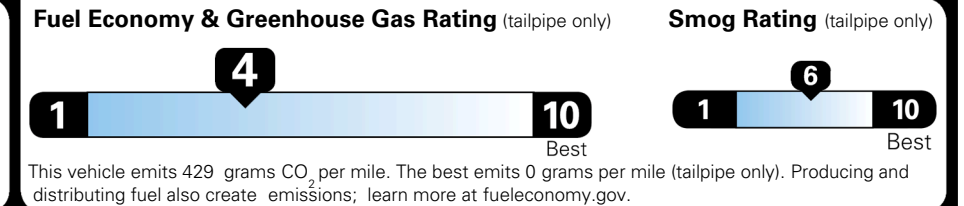

You spend
$3,500
more in fuel costs
over 5 years
compared to the
average new vehicle.

Annual fuel cost
$2,300