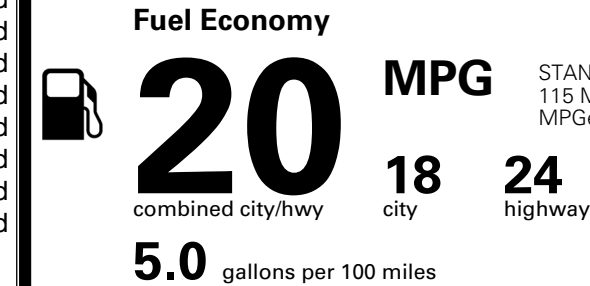

MSRP INCLUDING OPTIONS

\$ 52,615.00

INLAND FREIGHT AND HANDLING

\$ 1,545.00

TOTAL MANUFACTURER'S SUGGESTED RETAIL PRICE ▶

\$ 54,160.00

TOTAL ADDITIONAL WEIGHT: 8.1

EPA DOT Fuel Economy and Environment

Gasoline Vehicle

You spend
\$3,500
 more in fuel costs
 over 5 years
 compared to the
 average new vehicle.

Annual fuel cost
\$2,300

Actual results will vary for many reasons, including driving conditions and how you drive and maintain your vehicle. The average new vehicle gets 29 MPG and costs \$8,000 to fuel over 5 years. Cost estimates are based on 15,000 miles per year at \$ 3.10 per gallon. MPGe is miles per gasoline gallon equivalent. Vehicle emissions are a significant cause of climate change and smog.