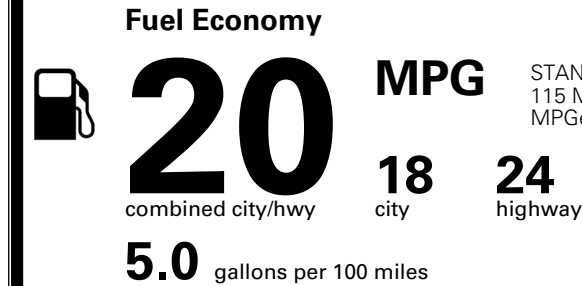

TOTAL ADDITIONAL WEIGHT: 8.1

\$ 47,290.00

Included
 Included
 Included
 Included
 Included
 Included
 Included

\$495.00
 \$250.00
 \$80.00

\$ 48,115.00

\$ 1,545.00

\$ 49,660.00

EPA DOT Fuel Economy and Environment

Gasoline Vehicle

You spend
\$3,500
 more in fuel costs
 over 5 years
 compared to the
 average new vehicle.

Annual fuel cost
\$2,300

Actual results will vary for many reasons, including driving conditions and how you drive and maintain your vehicle. The average new vehicle gets 29 MPG and costs \$8,000 to fuel over 5 years. Cost estimates are based on 15,000 miles per year at \$ 3.10 per gallon. MPGe is miles per gasoline gallon equivalent. Vehicle emissions are a significant cause of climate change and smog.