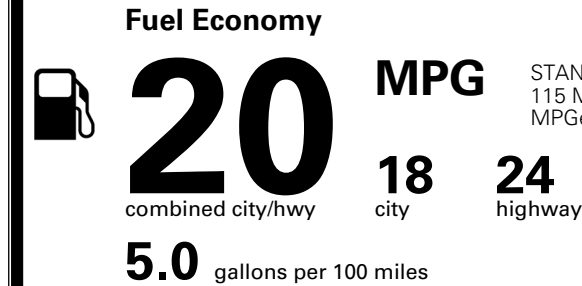

\$ 47,620.00

INLAND FREIGHT AND HANDLING

\$ 1,545.00

TOTAL MANUFACTURER'S SUGGESTED RETAIL PRICE ▶

\$ 49,165.00

TOTAL ADDITIONAL WEIGHT: 8.1

EPA DOT Fuel Economy and Environment

Gasoline Vehicle

STANDARD SUVs range from 13 to 115 MPG. The best vehicle rates 146 MPGe.

You spend
\$3,500
 more in fuel costs
 over 5 years
 compared to the
 average new vehicle.

Annual fuel cost
\$2,300

This vehicle emits 429 grams CO₂ per mile. The best emits 0 grams per mile (tailpipe only). Producing and distributing fuel also create emissions; learn more at fueleconomy.gov.