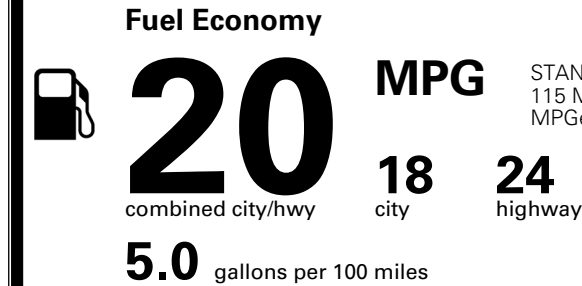

## EPA DOT Fuel Economy and Environment

Gasoline Vehicle

STANDARD SUVs range from 12 to 115 MPG. The best vehicle rates 146 MPGe.

You spend  
**\$4,000**  
 more in fuel costs  
 over 5 years  
 compared to the  
 average new vehicle.