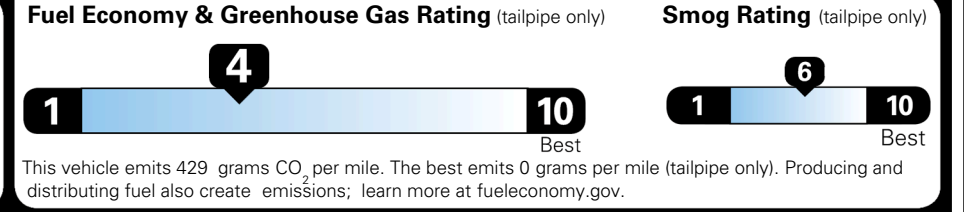

Actual results will vary for many reasons, including driving conditions and how you drive and maintain your vehicle. The average new vehicle gets 29 MPG and costs $8,000 to fuel over 5 years. Cost estimates are based on 15,000 miles per year at $ 3.10 per gallon. MPGe is miles per gasoline gallon equivalent. Vehicle emissions are a significant cause of climate change and smog.

fueleconomy.gov

Calculate personalized estimates and compare vehicles

GOVERNMENT 5-STAR SAFETY RATINGS

Overall Vehicle Score	Not Rated	
Based on the combined rating of frontal, side and rollover. Should ONLY be compared to other vehicles of similar size and weight.		
Frontal	Driver	Not Rated
Crash	Passenger	Not Rated
Based on the risk of injury in a frontal impact. Should ONLY be compared to other vehicles of similar size and weight.		
Side	Front seat	Not Rated
Crash	Rear seat	Not Rated
Star ratings based on the risk of injury in a side impact.		
Rollover	Not Rated	
Star ratings based on the risk of rollover in a single-vehicle crash.		

Star ratings range from 1 to 5 stars (★★★★★) with 5 being the highest.
Source: National Highway Traffic Safety Administration (NHTSA).
www.safercar.gov or 1-888-327-4236

Manufacturer's suggested retail price includes Manufacturer's recommended pre-delivery service. License and title fees, state and local taxes and other dealer installed options and accessories are not included in the manufacturer's suggested retail price.

PARTS CONTENT INFORMATION

FOR VEHICLES IN THIS CAR LINE U.S./CANADIAN PARTS CONTENT: 50 %

MAJOR SOURCES OF FOREIGN PARTS: KOREA: 35%

NOTE: PARTS CONTENT DOES NOT INCLUDE FINAL ASSEMBLY, DISTRIBUTION, OR OTHER NON-PARTS COSTS.

FOR THIS VEHICLE FINAL ASSEMBLY POINT: WEST POINT, GA, USA

COUNTRY OF ORIGIN ENGINE (MOTOR): KOREA

TRANSMISSION: USA