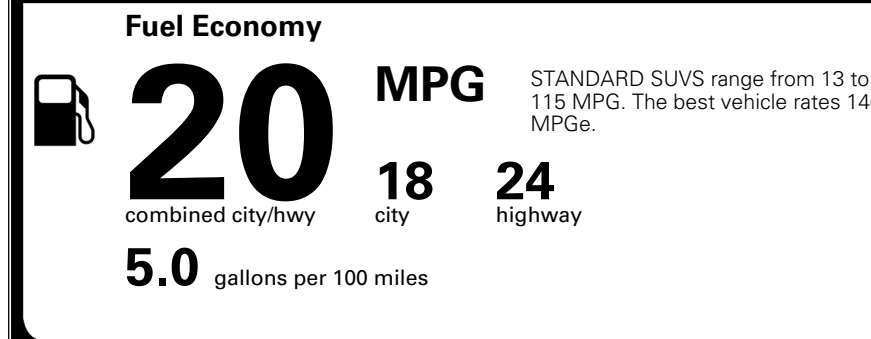

WARRANTY
10 Year/100,000 Mile Limited Powertrain Warranty
5 Year/60,000 Mile Limited Basic Warranty
5 Year/60,000 Mile Roadside Assistance

*Additional terms and conditions apply.
**Kia Connect may be currently unavailable for some Model Year 2022 and newer vehicles sold or purchased in Massachusetts; please see owners.kia.com for more information.
NOTE: When you purchase this vehicle, Kia America, Inc. collects personal information you provide to the dealership. For information on our collection and use of personal information and your rights, please see our Privacy Policy on www.kia.com.

MANUFACTURER'S SUGGESTED RETAIL PRICE ▶

COMPARE X-LINE EX AWD FEATURES

Added to/in place of standard EX AWD features

- 21" Gloss Black Alloy Wheels
- LED Projector Fog Lights
- X-Line Exterior and Interior Styling
- Liftgate Lamp
- Black Exterior Emblems
- 2nd Row Captain's Chairs (2 Seats)
- Self-Leveling Rear Suspension

ADDITIONAL INSTALLED EQUIPMENT:
(In addition to or in place of standard features)
Wolf Gray Paint
Carpeted Floor Mats
Wheel Locks

MSRP INCLUDING OPTIONS

INLAND FREIGHT AND HANDLING

TOTAL MANUFACTURER'S SUGGESTED RETAIL PRICE ▶

TOTAL ADDITIONAL WEIGHT: 8.1

$ 47,290.00

Included
Included
Included
Included
Included
Included
Included

$495.00
$250.00
$80.00

$ 48,115.00

$ 1,545.00

$ 49,660.00

EPA DOT Fuel Economy and Environment

Gasoline Vehicle

You spend $3,500 more in fuel costs over 5 years
compared to the average new vehicle.

Annual fuel cost $2,300