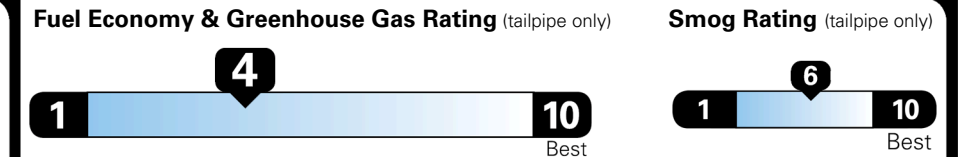

You spend
$4,000
more in fuel costs
over 5 years
compared to the
average new vehicle.

Annual fuel cost
$2,500