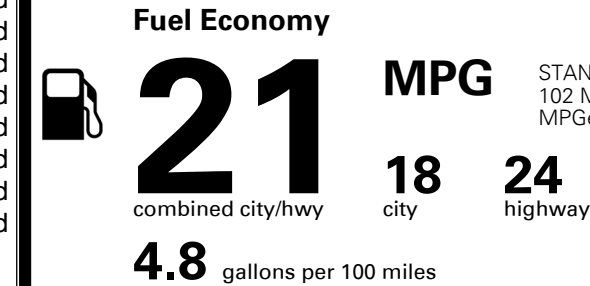

TOTAL ADDITIONAL WEIGHT: 13.1

EPA DOT Fuel Economy and Environment

Gasoline Vehicle

You spend **\$2,500** more in fuel costs over 5 years compared to the average new vehicle.

Annual fuel cost **\$2,100**

Actual results will vary for many reasons, including driving conditions and how you drive and maintain your vehicle. The average new vehicle gets 28 MPG and costs \$8,000 to fuel over 5 years. Cost estimates are based on 15,000 miles per year at \$ 2.95 per gallon. MPGe is miles per gasoline gallon equivalent. Vehicle emissions are a significant cause of climate change and smog.