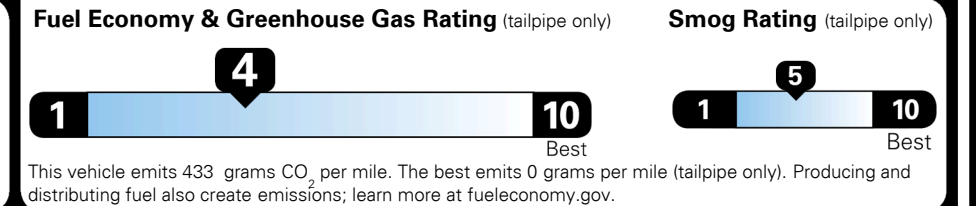

TOTAL ADDITIONAL WEIGHT: 13.1

EPA DOT Fuel Economy and Environment

Gasoline Vehicle

You spend **\$2,500** more in fuel costs over 5 years compared to the average new vehicle.

Annual fuel cost **\$2,100**

Actual results will vary for many reasons, including driving conditions and how you drive and maintain your vehicle. The average new vehicle gets 28 MPG and costs \$8,000 to fuel over 5 years. Cost estimates are based on 15,000 miles per year at \$ 2.95 per gallon. MPGe is miles per gasoline gallon equivalent. Vehicle emissions are a significant cause of climate change and smog.