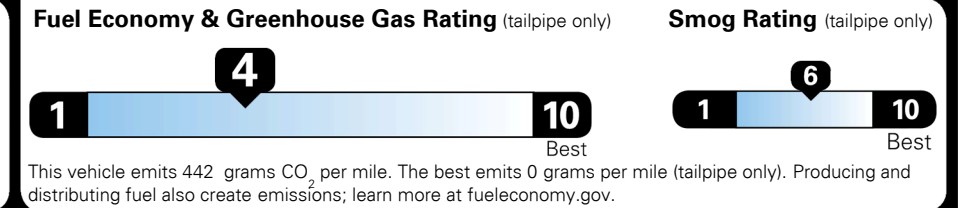

TOTAL ADDITIONAL WEIGHT: 12.0

EPA DOT Fuel Economy and Environment

Gasoline Vehicle

You spend
\$3,750
 more in fuel costs
 over 5 years
 compared to the
 average new vehicle.

Annual fuel cost
\$2,700

Actual results will vary for many reasons, including driving conditions and how you drive and maintain your vehicle. The average new vehicle gets 28 MPG and costs \$9,750 to fuel over 5 years. Cost estimates are based on 15,000 miles per year at \$ 3.60 per gallon. MPGe is miles per gasoline gallon equivalent. Vehicle emissions are a significant cause of climate change and smog.