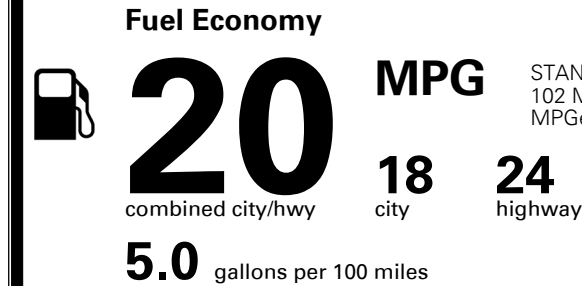

TOTAL ADDITIONAL WEIGHT: 12.0

EPA DOT Fuel Economy and Environment

Gasoline Vehicle

You spend
\$3,750
 more in fuel costs
 over 5 years
 compared to the
 average new vehicle.

Annual fuel cost
\$2,700

Actual results will vary for many reasons, including driving conditions and how you drive and maintain your vehicle. The average new vehicle gets 28 MPG and costs \$9,750 to fuel over 5 years. Cost estimates are based on 15,000 miles per year at \$ 3.60 per gallon. MPGe is miles per gasoline gallon equivalent. Vehicle emissions are a significant cause of climate change and smog.