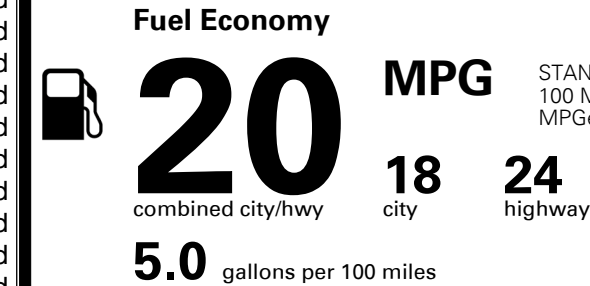

\$ 1,395.00

TOTAL MANUFACTURER'S SUGGESTED RETAIL PRICE ▶

\$ 50,245.00

TOTAL ADDITIONAL WEIGHT: 12.9

EPA DOT Fuel Economy and Environment

Gasoline Vehicle

STANDARD SUVs range from 11 to 100 MPG. The best vehicle rates 140 MPGe.

You spend
\$3,750
 more in fuel costs
 over 5 years
 compared to the
 average new vehicle.

Annual fuel cost
\$2,700

Fuel Economy & Greenhouse Gas Rating (tailpipe only)

Smog Rating (tailpipe only)

This vehicle emits 442 grams CO₂ per mile. The best emits 0 grams per mile (tailpipe only). Producing and distributing fuel also create emissions; learn more at fueleconomy.gov.