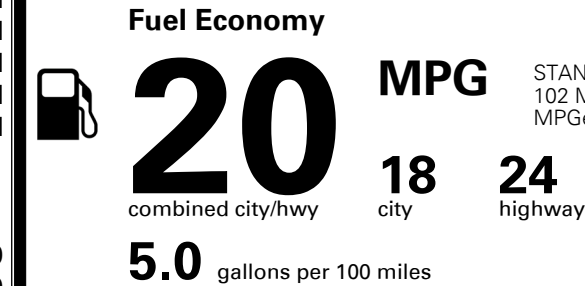

MSRP INCLUDING OPTIONS \$ 47,015.00

INLAND FREIGHT AND HANDLING \$ 1,365.00

TOTAL MANUFACTURER'S SUGGESTED RETAIL PRICE ▶

\$ 48,380.00

TOTAL ADDITIONAL WEIGHT: 12.0

*Additional terms and conditions apply.

**Kia Connect may be currently unavailable for Model Year 2022 and newer vehicles sold or purchased in Massachusetts; please see owners.kia.com for updates on availability.

EPA DOT Fuel Economy and Environment

Gasoline Vehicle

STANDARD SUVs range from 13 to 102 MPG. The best vehicle rates 140 MPGe.

You spend **\$3,750** more in fuel costs over 5 years compared to the average new vehicle.