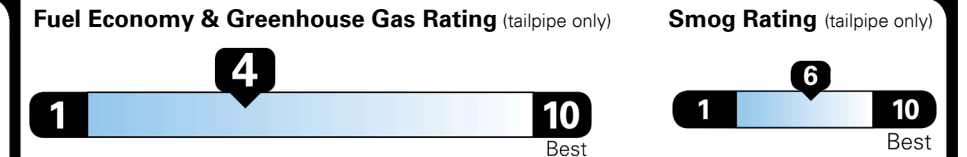

This vehicle emits 442 grams CO₂ per mile. The best emits 0 grams per mile (tailpipe only). Producing and distributing fuel also create emissions; learn more at fueleconomy.gov.

Actual results will vary for many reasons, including driving conditions and how you drive and maintain your vehicle. The average new vehicle gets 28 MPG and costs $9,750 to fuel over 5 years. Cost estimates are based on 15,000 miles per year at $ 3.60 per gallon. MPGe is miles per gasoline gallon equivalent. Vehicle emissions are a significant cause of climate change and smog.

fueleconomy.gov

Calculate personalized estimates and compare vehicles

GOVERNMENT 5-STAR SAFETY RATINGS

Overall Vehicle Score Not Rated

Based on the combined rating of frontal, side and rollover. Should ONLY be compared to other vehicles of similar size and weight.

Frontal Driver Not Rated

Crash Passenger Not Rated

Based on the risk of injury in a frontal impact. Should ONLY be compared to other vehicles of similar size and weight.

Side Front seat Not Rated

Crash Rear seat Not Rated

Star ratings based on the risk of injury in a side impact.

Rollover Not Rated

Star ratings based on the risk of rollover in a single-vehicle crash.

Star ratings range from 1 to 5 stars (★★★★★) with 5 being the highest.

Source: National Highway Traffic Safety Administration (NHTSA).

www.safercar.gov or 1-888-327-4236

Manufacturer's suggested retail price includes Manufacturer's recommended pre-delivery service. License and title fees, state and local taxes and other dealer installed options and accessories are not included in the manufacturer's suggested retail price.

PARTS CONTENT INFORMATION

FOR VEHICLES IN THIS CAR LINE U.S./CANADIAN PARTS CONTENT: 60 %

MAJOR SOURCES OF FOREIGN PARTS: KOREA: 30%

NOTE: PARTS CONTENT DOES NOT INCLUDE FINAL ASSEMBLY, DISTRIBUTION, OR OTHER NON-PARTS COSTS.

FOR THIS VEHICLE FINAL ASSEMBLY POINT: WEST POINT, GA, USA

COUNTRY OF ORIGIN

ENGINE: KOREA

TRANSMISSION: USA