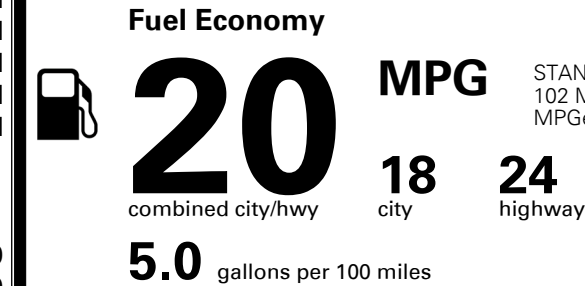

MSRP INCLUDING OPTIONS \$ 46,900.00

INLAND FREIGHT AND HANDLING \$ 1,365.00

TOTAL MANUFACTURER'S SUGGESTED RETAIL PRICE ▶

\$ 48,265.00

TOTAL ADDITIONAL WEIGHT: 12.0

*Additional terms and conditions apply.

**Kia Connect may be currently unavailable for Model Year 2022 and newer vehicles sold or purchased in Massachusetts; please see owners.kia.com for updates on availability.

EPA DOT Fuel Economy and Environment

Gasoline Vehicle

STANDARD SUVs range from 13 to 102 MPG. The best vehicle rates 140 MPGe.

You spend **\$3,750** more in fuel costs over 5 years compared to the average new vehicle.