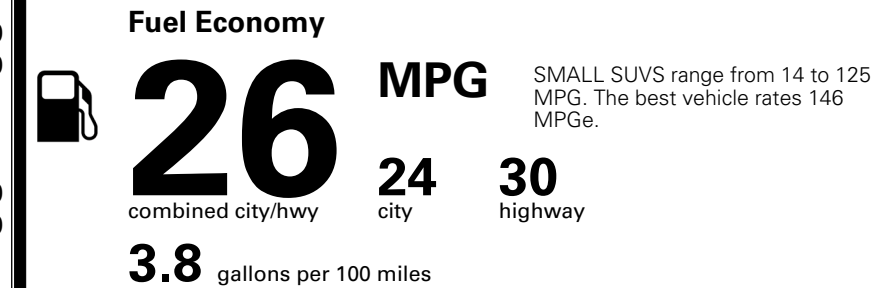

EPA DOT Fuel Economy and Environment

Gasoline Vehicle

You spend $1,000 more in fuel costs over 5 years compared to the average new vehicle.

Annual fuel cost $1,900