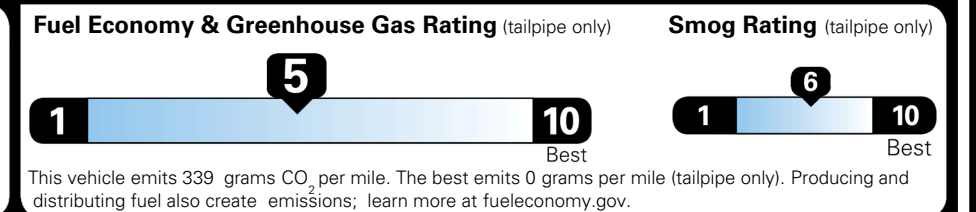

Actual results will vary for many reasons, including driving conditions and how you drive and maintain your vehicle. The average new vehicle gets 29 MPG and costs $8,500 to fuel over 5 years. Cost estimates are based on 15,000 miles per year at $ 3.30 per gallon. MPGe is miles per gasoline gallon equivalent. Vehicle emissions are a significant cause of climate change and smog.

fueleconomy.gov
Calculate personalized estimates and compare vehicles

Smartphone QR Code