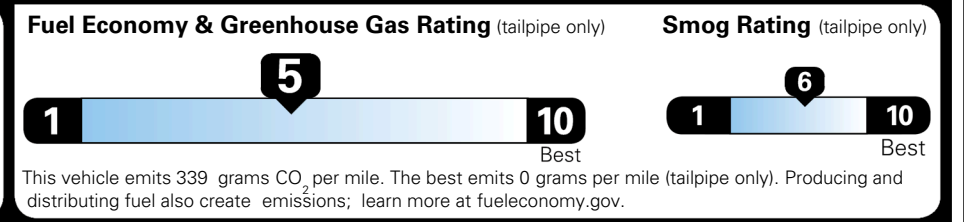

Gasoline Vehicle

You spend $1,000 more in fuel costs over 5 years compared to the average new vehicle.

Annual fuel cost $1,900

Actual results will vary for many reasons, including driving conditions and how you drive and maintain your vehicle. The average new vehicle gets 29 MPG and costs $8,500 to fuel over 5 years. Cost estimates are based on 15,000 miles per year at $ 3.30 per gallon. MPGe is miles per gasoline gallon equivalent. Vehicle emissions are a significant cause of climate change and smog.

fueleconomy.gov
Calculate personalized estimates and compare vehicles