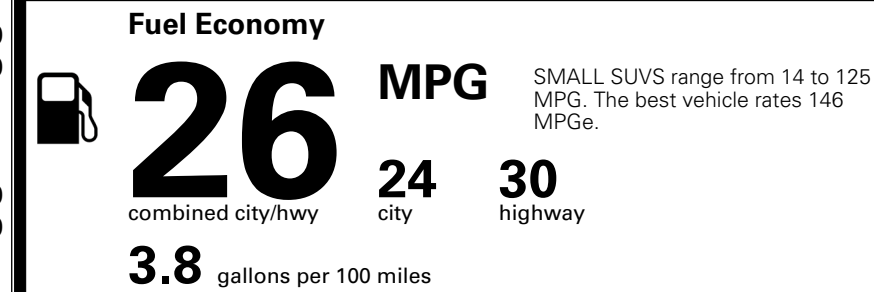

WARRANTY
 10 Year/100,000 Mile Limited Powertrain Warranty
 5 Year/60,000 Mile Limited Basic Warranty
 5 Year/60,000 Mile Roadside Assistance

MANUFACTURER'S SUGGESTED RETAIL PRICE ►

\$ 33,090.00

ADDITIONAL INSTALLED EQUIPMENT:
 (In addition to or in place of standard features)
 Wolf Gray Paint \$495.00
 X-Line Premium Package \$1,500.00
 - Panoramic Sunroof w/ Power Sunshade
 - Smart Power Liftgate
 - LED Interior Lighting
 Carpeted Floor Mats \$200.00
 Wheel Locks \$80.00

MSRP INCLUDING OPTIONS \$ 35,365.00

INLAND FREIGHT AND HANDLING \$ 1,495.00

TOTAL MANUFACTURER'S SUGGESTED RETAIL PRICE ► \$ 36,860.00

EPA DOT Fuel Economy and Environment

Gasoline Vehicle

You spend \$1,000 more in fuel costs over 5 years compared to the average new vehicle.