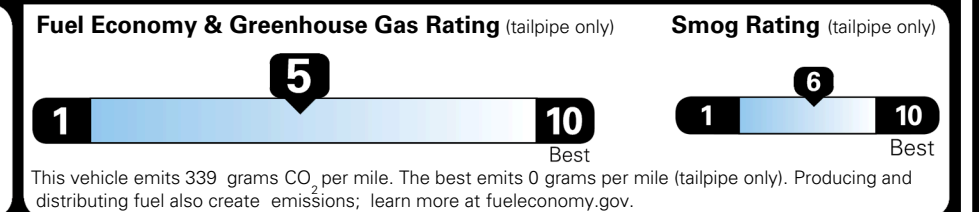

EPA DOT Fuel Economy and Environment

Gasoline Vehicle

You spend **\$1,000** more in fuel costs over 5 years compared to the average new vehicle.

Annual fuel cost **\$1,900**

Actual results will vary for many reasons, including driving conditions and how you drive and maintain your vehicle. The average new vehicle gets 29 MPG and costs \$8,500 to fuel over 5 years. Cost estimates are based on 15,000 miles per year at \$ 3.30 per gallon. MPGe is miles per gasoline gallon equivalent. Vehicle emissions are a significant cause of climate change and smog.