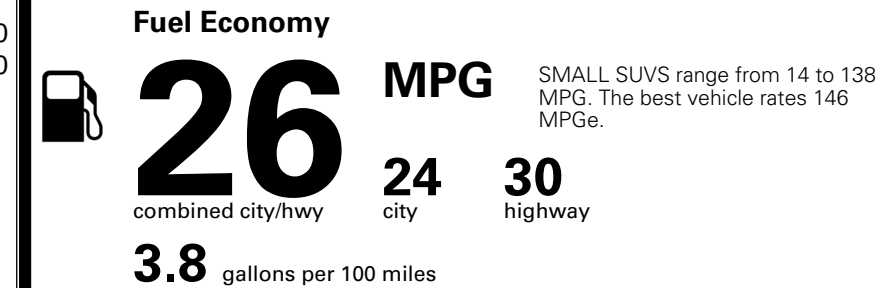

MANUFACTURER'S SUGGESTED RETAIL PRICE ▶

$ 33,090.00

ADDITIONAL INSTALLED EQUIPMENT:
(In addition to or in place of standard features)
Carpeted Floor Mats
Wheel Locks

$200.00
$80.00

MSRP INCLUDING OPTIONS

$ 33,370.00

INLAND FREIGHT AND HANDLING

$ 1,495.00

TOTAL MANUFACTURER'S SUGGESTED RETAIL PRICE ▶

$ 34,865.00

TOTAL ADDITIONAL WEIGHT: 7.5

*Additional terms and conditions apply.
**Kia Connect may be currently unavailable for some Model Year 2022 and newer vehicles sold or purchased in Massachusetts; please see owners.kia.com for more information.
NOTE: When you purchase this vehicle, Kia America, Inc. collects personal information you provide to the dealership. For information on our collection and use of personal information and your rights, please see our Privacy Policy on www.kia.com.

EPA DOT Fuel Economy and Environment

Gasoline Vehicle

You spend **$1,000** more in fuel costs over 5 years compared to the average new vehicle.

Annual fuel cost **$1,900**