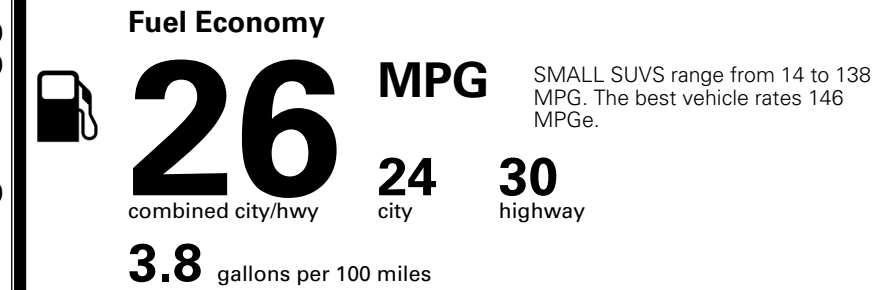

WARRANTY
 10 Year/100,000 Mile Limited Powertrain Warranty
 5 Year/60,000 Mile Limited Basic Warranty
 5 Year/60,000 Mile Roadside Assistance

MANUFACTURER'S SUGGESTED RETAIL PRICE ▶

ADDITIONAL INSTALLED EQUIPMENT:
 (In addition to or in place of standard features)
 Glacial White Pearl Paint \$495.00
 X-Line Premium Package \$1,500.00
 - Panoramic Sunroof w/ Power Sunshade
 - Smart Power Liftgate
 - LED Interior Lighting
 Carpeted Floor Mats, X-Line \$200.00

MSRP INCLUDING OPTIONS \$ 35,285.00

INLAND FREIGHT AND HANDLING \$ 1,495.00

TOTAL MANUFACTURER'S SUGGESTED RETAIL PRICE ▶ \$ 36,780.00

EPA DOT Fuel Economy and Environment

Gasoline Vehicle

You spend \$1,000 more in fuel costs over 5 years compared to the average new vehicle.